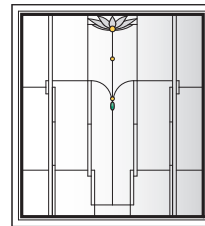

Art Glass Panels - Casement Windows

Lotus Panel

P4045

Lotus Panels for Casement Windows

Unit viewed from exterior.