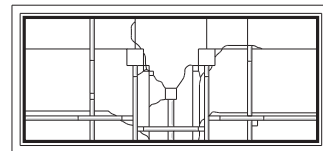

Art Glass Panels - Awning Windows

Affinity Panel

AW51

See warnings for large operating awning units.

Affinity Panels for Awning Windows

Unit viewed from exterior.