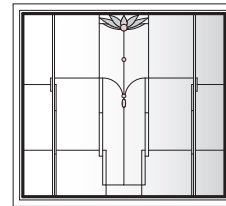

AP452*

See warnings for large operating awning units.