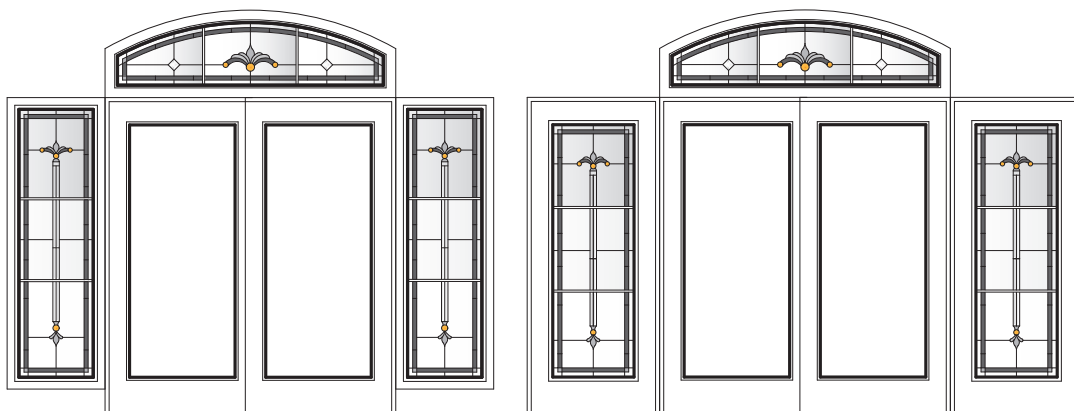

Frenchwood® Gliding Patio Door Groupings

Andersen® art glass panels not available for 2 and 4-panel Frenchwood® gliding patio doors.

Regency Panels for Frenchwood® Doors

Unit viewed from exterior.