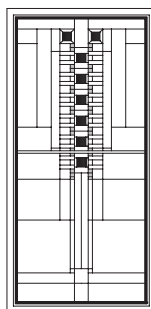

Art Glass Panels - Casement Windows

Prairie Rhythm Panel

P3060*

Prairie Rhythm Panels for Casement Windows

Unit viewed from exterior.