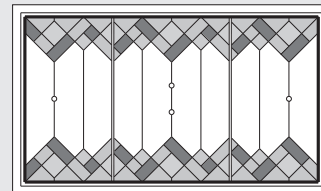

AXW51*

See warnings for large operating awning units.

Taos Panels for Awning Windows

Unit viewed from exterior.