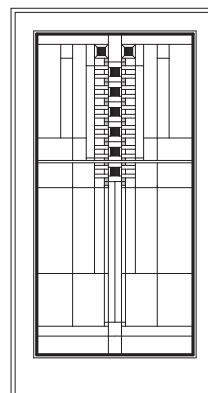

FWG4380S*

Prairie Rhythm Panels for Frenchwood® Gliding Stationary Sidelights

Unit viewed from exterior.