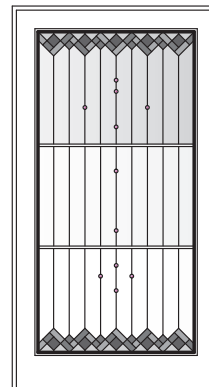

FWG4380S*

Taos Panels for Frenchwood® Gliding Stationary Sidelights

Unit viewed from exterior.