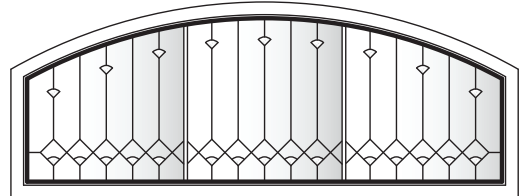

AFFW802*

Diamond Lights Panels for Arch Windows

Unit viewed from exterior.