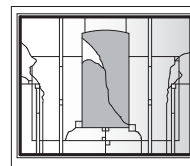

TR3832

Harmonics Panels for Perma-Shield® Narroline® Picture, Sidelights, & Transom Windows

Unit viewed from exterior.