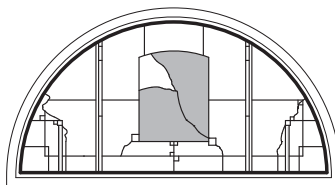

CTC3*

Harmonics Panels for Quarter Round & Circle Top Windows

Unit viewed from exterior.