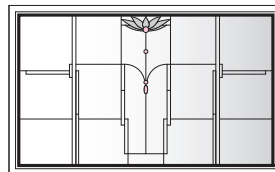

P5535

P6035

P5040

Lotus Panels for Casement Windows

Unit viewed from exterior.

Art Glass Panels - Casement Windows

Lotus Panel

P3045