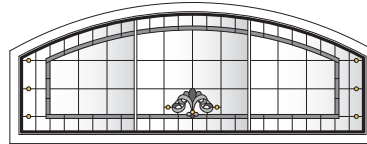

AFFW802*

Victoria Panels for Arch Windows

Unit viewed from exterior.