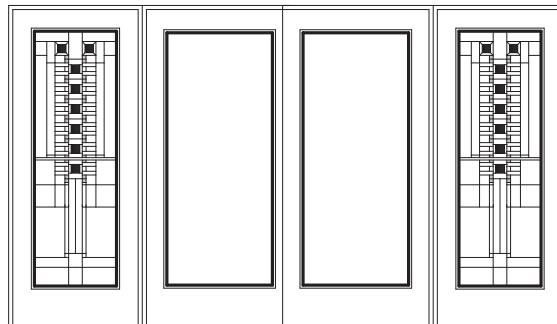

Frenchwood® Gliding Patio Door with Stationary Sidelights

Prairie Rhythm Panels for Frenchwood® Doors

Unit viewed from exterior.