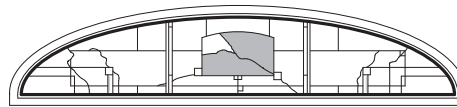

ET8*

Harmonics Panels for Circle Top & Elliptical Windows

Unit viewed from exterior.