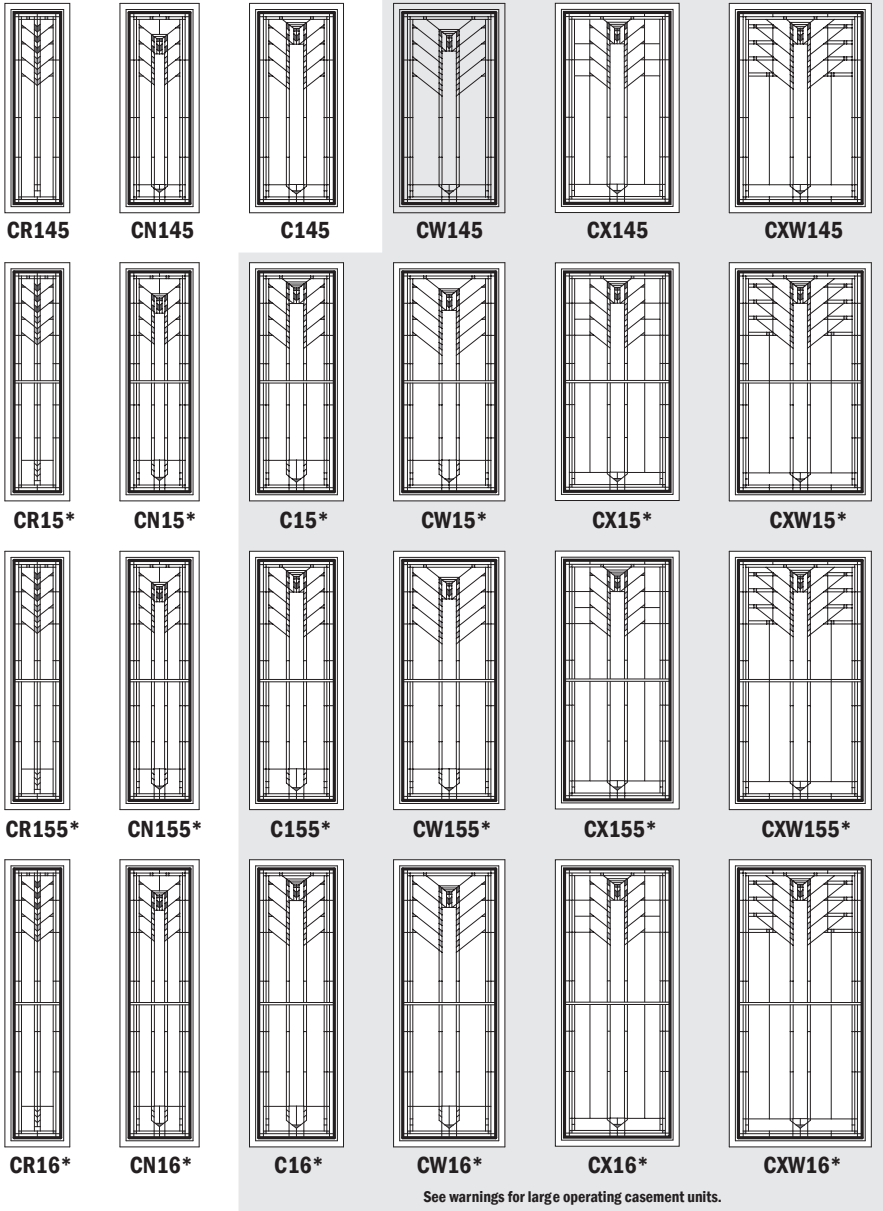

Eucalyptus Panel

See warnings for large operating casement units.

Eucalyptus Panels for Casement Windows

Unit viewed from exterior.

Art Glass Panels - Casement Windows

Eucalyptus Panel

Eucalyptus Panels for Casement Windows