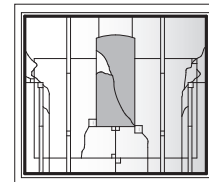

DHT3831

Harmonics Panels for Double Hung Picture, Sidelights, & Transom Windows

Unit viewed from exterior.