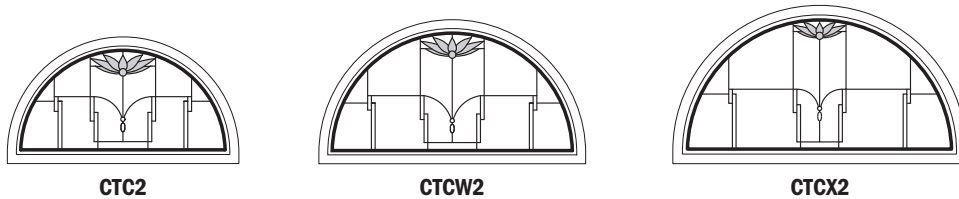

Lotus Panels for Quarter Round & Circle Top Windows

Unit viewed from exterior.