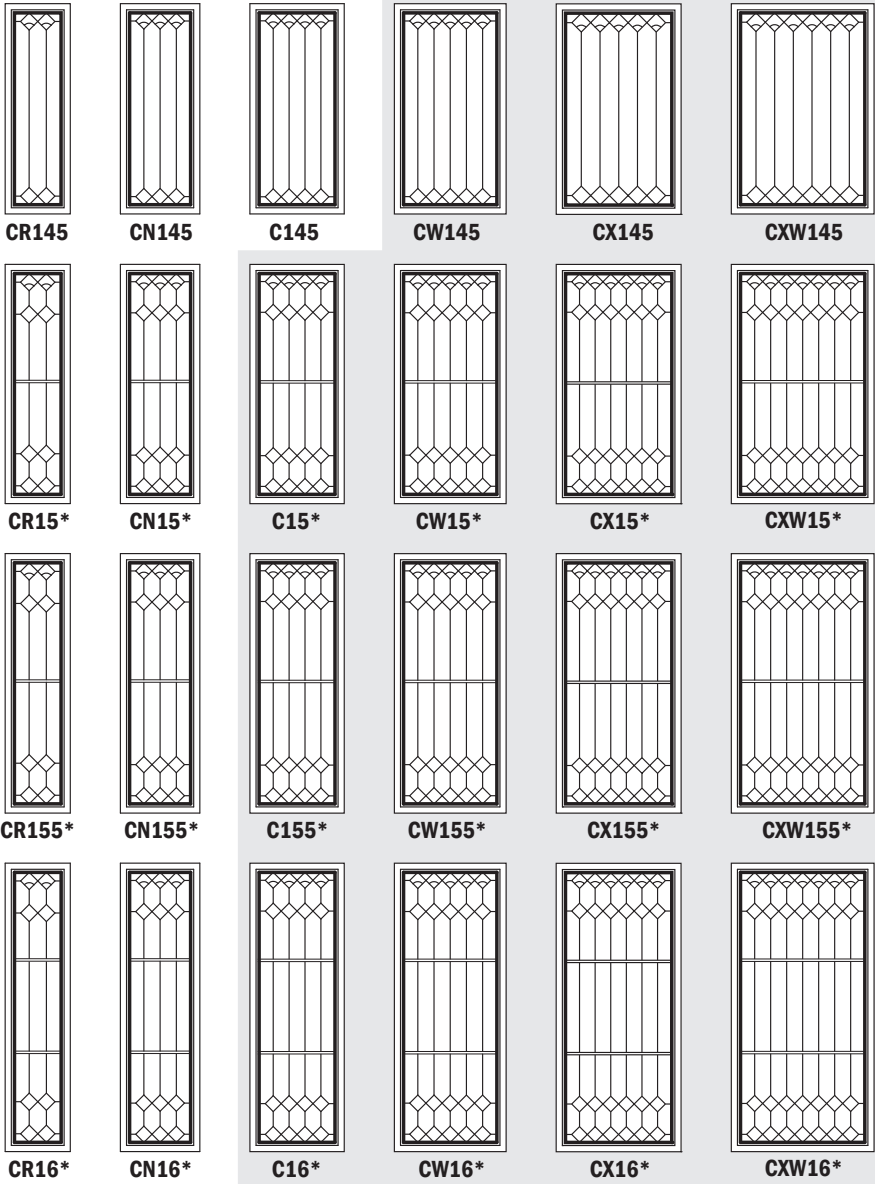

See warnings for large operating casement units.

Diamond

Unit viewed from exterior.

Art Glass Panels - Casement Windows

Diamond Lights Panel

See warnings for large operating casement units.

Diamond Lights

Unit viewed from exterior.