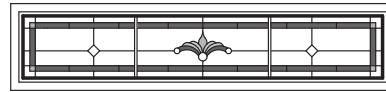

Art Glass Panels - Awning Windows

Regency Panel

AR61

See warnings for large operating awning units.

Regency Panels for Awning Windows

Unit viewed from exterior.