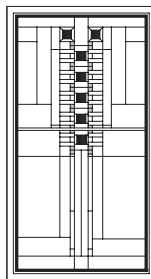

Art Glass Panels - Casement Windows

Prairie Rhythm Panel

P3055*

Prairie Rhythm Panels for Casement Windows

Unit viewed from exterior.