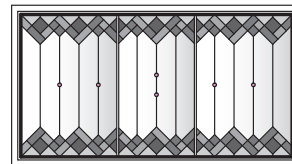

Art Glass Panels - Casement Windows

Taos Panel

CP335*

Taos Panels for Casement Windows

Unit viewed from exterior.