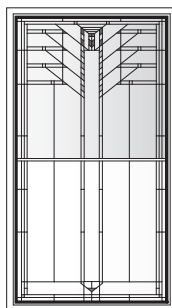

P3560*

Eucalyptus Panels for Casement Windows

Unit viewed from exterior.