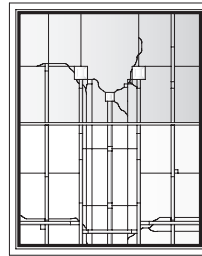

Art Glass Panels - Casement Windows

Affinity Panel

P3045

P3545

P4045*

P3050*

P3550*

P4050*