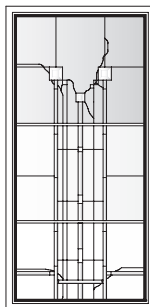

Art Glass Panels - Casement Windows

Affinity Panel

P3060*

Affinity Panels for Casement Windows

Unit viewed from exterior.