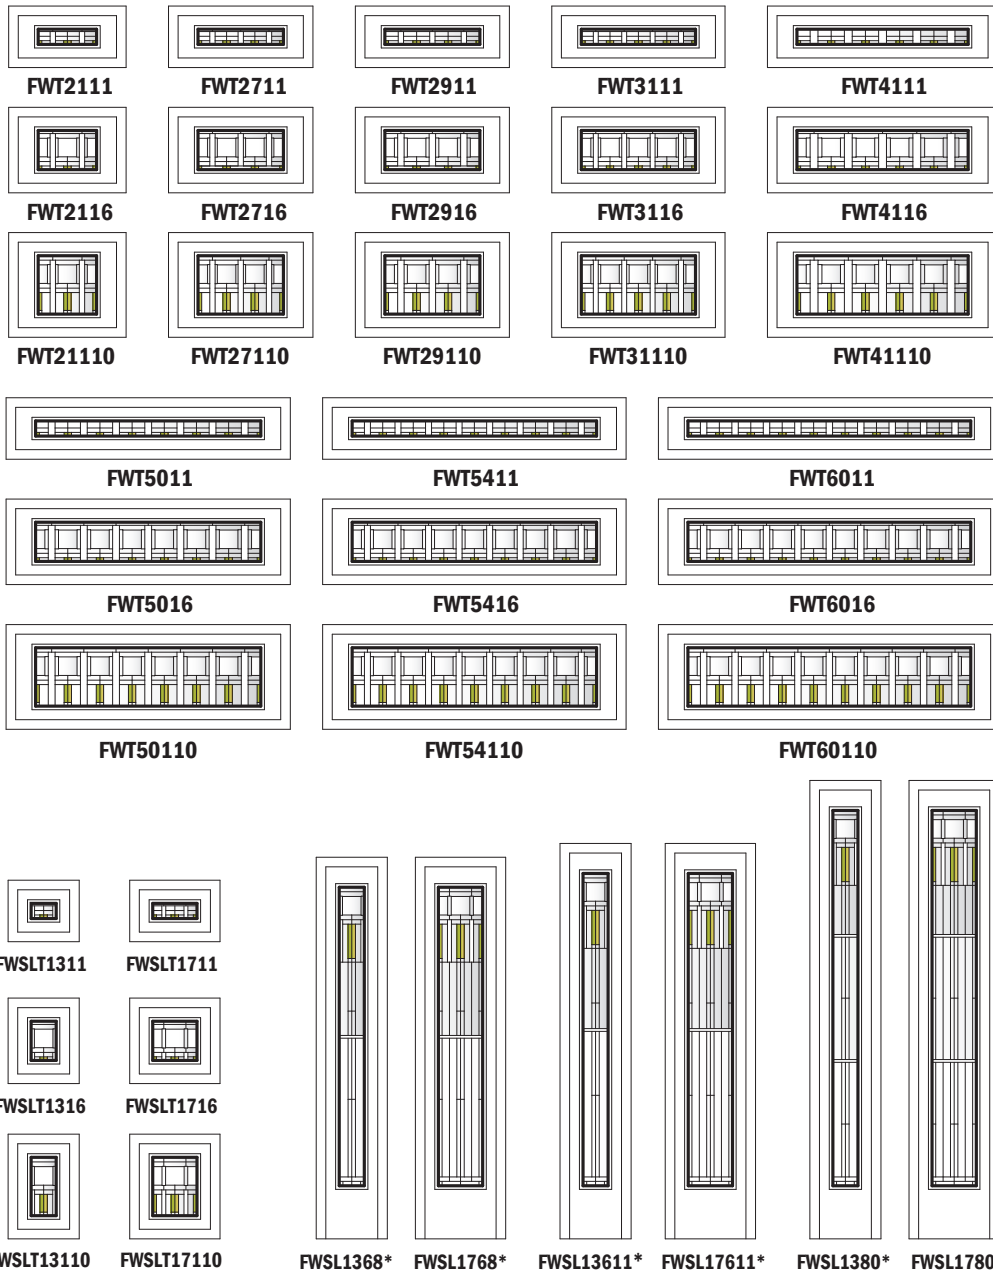

Art Glass Panels - Frenchwood® Doors

Colonnade Panel - Frenchwood Doors / Sidelights and Transoms

Colonnade Panels for Frenchwood® Doors Sidelights and Transoms

Unit viewed from exterior.