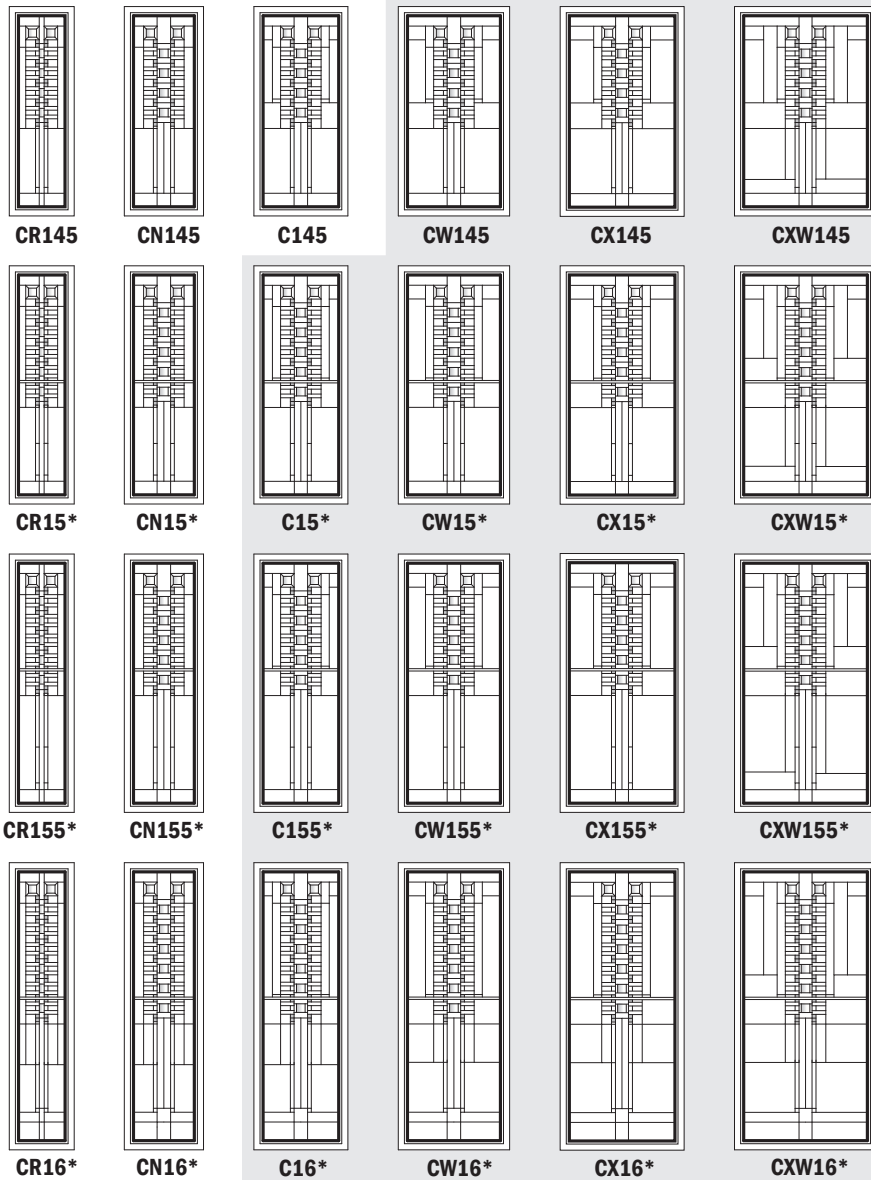

Art Glass Panels - Casement Windows

Prairie Rhythm Panel

See warnings for large operating casement units.

Prairie Rhythm Panels for Casement Windows

Unit viewed from exterior.