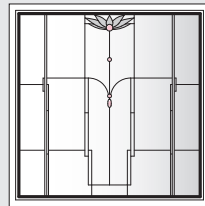

Art Glass Panels - Awning Windows

Lotus Panel

See warnings for large operating awning units.

AP42*

See warnings for large operating awning units.

Lotus Panels for Awning Windows

Unit viewed from exterior.