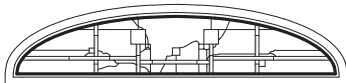

Art Glass Panels - Specialty Windows

Affinity Panel - Circle Top and Elliptical Windows

ET6

Affinity Panels for Circle Top & Elliptical Windows

Unit viewed from exterior.