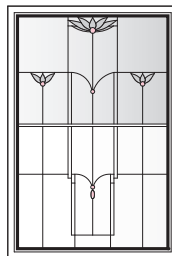

Art Glass Panels - Casement Windows

Lotus Panel

P3550

Lotus Panels for Casement Windows

Unit viewed from exterior.