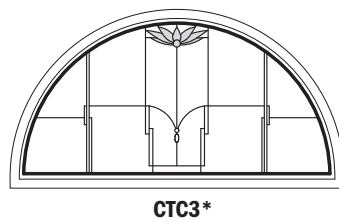

Lotus Panels for Quarter Round & Circle Top Windows

Unit viewed from exterior.