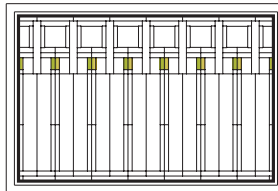

Art Glass Panels - Awning Windows

Colonnade Panel

AXW451

See warnings for large operating awning units.

Colonnade Panels for Awning Windows

Unit viewed from exterior.