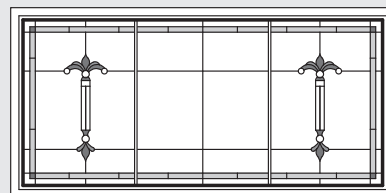

AXW61

See warnings for large operating awning units.

Regency Panels for Awning Windows

Unit viewed from exterior.