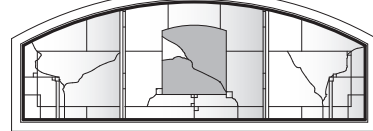

AFFW802*

Harmonics Panels for Arch Windows

Unit viewed from exterior.