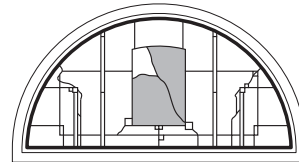

Art Glass Panels - Specialty Windows

Harmonics Panels

Note:

See [Accessory Guide 0005169](#). See [standard color](#) palettes.

Harmonics Panel - Quarter Round and Circle Top Windows

Specify left (L) or right (R) as viewed from the outside of the quarter round unit.

CTCX2

Harmonics Panels for Quarter Round & Circle Top Windows

Unit viewed from exterior.