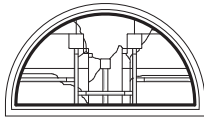

Art Glass Panels - Specialty Windows

Affinity Panel - Circle Top and Elliptical Windows

CTN34

Affinity Panels for Circle Top & Elliptical Windows

Unit viewed from exterior.