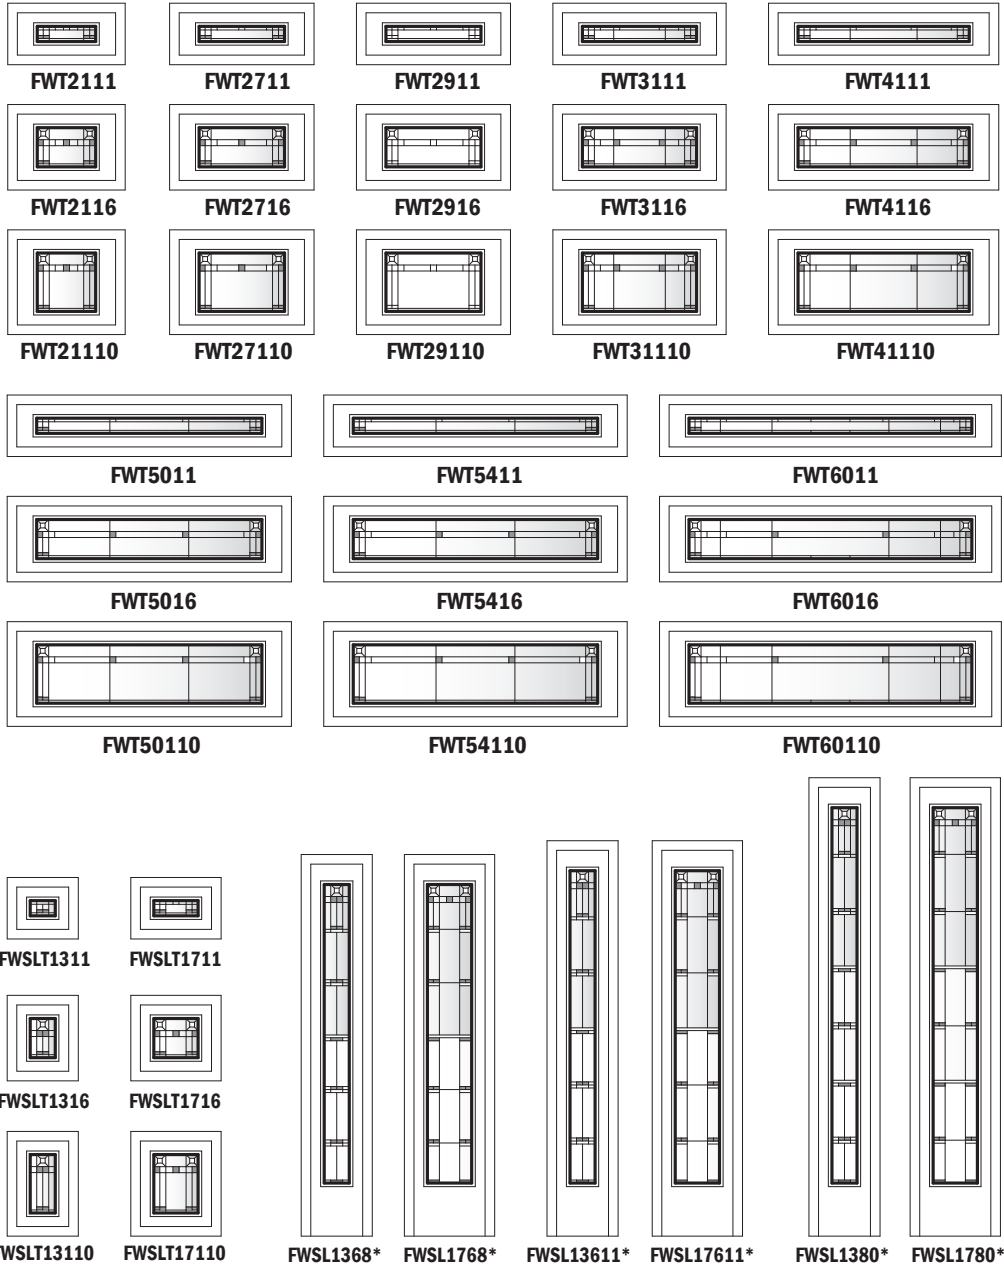

Art Glass Panels - Frenchwood® Doors

Wichita Panel - Frenchwood Doors / Sidelights and Transoms

Wichita Panels for Frenchwood® Doors Sidelights and Transoms

Unit viewed from exterior.