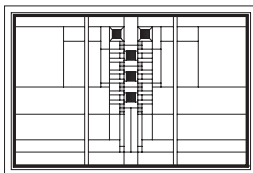

P6030*

P5035*

P5535*

P6035*

P5040*

Prairie Rhythm Panels for Casement Windows

Unit viewed from exterior.

Art Glass Panels - Casement Windows