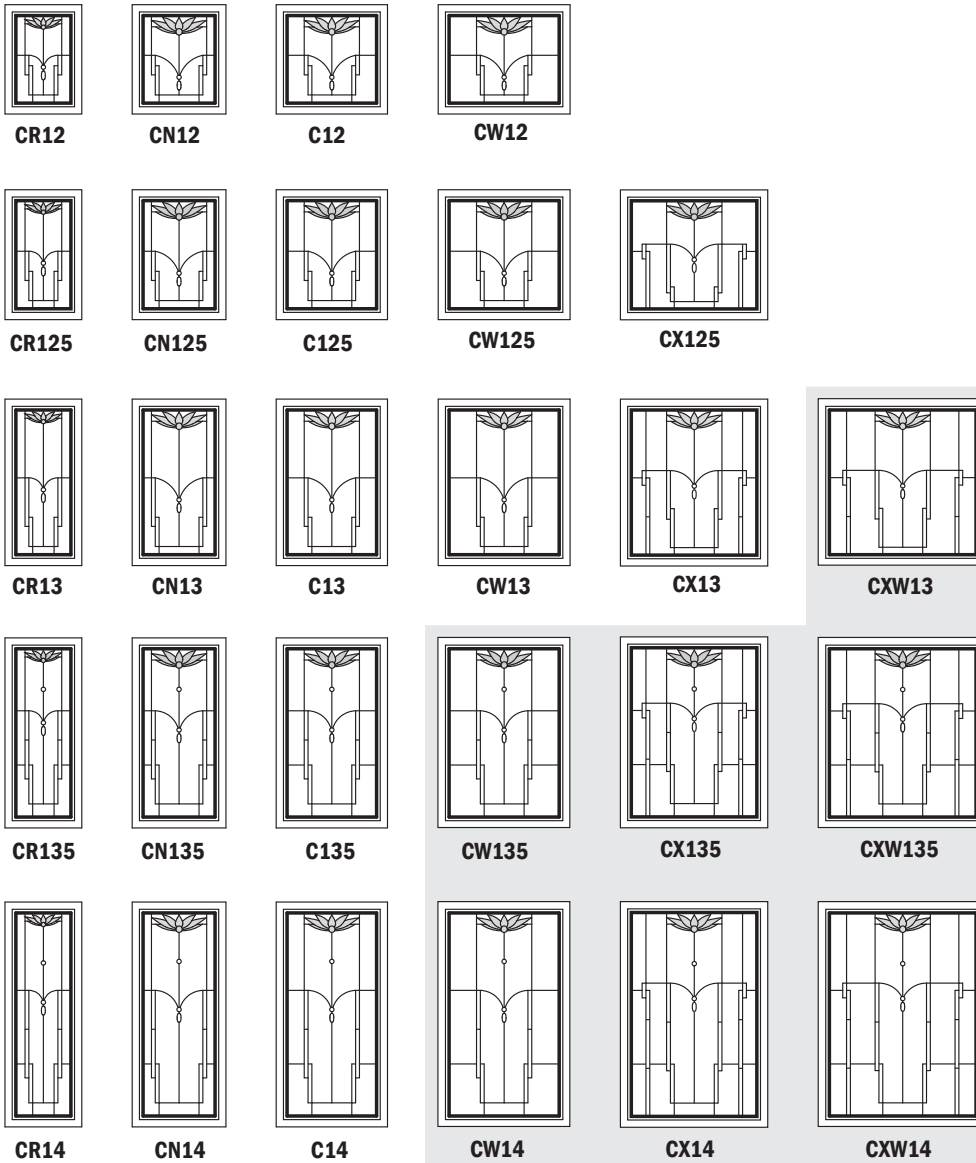

Art Glass Panels - Casement Windows

Lotus Panels

Note:
See [Accessory Guide 0005169](#). See [standard color](#) palettes.

Lotus Panel

See warnings for large operating casement units.

Lotus Panels for Casement Windows

Unit viewed from exterior.