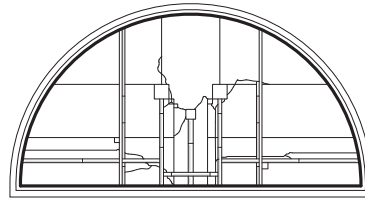

Art Glass Panels - Specialty Windows

Affinity Panel - Circle Top and Elliptical Windows

CTN30-2*

Affinity Panels for Circle Top & Elliptical Windows

Unit viewed from exterior.