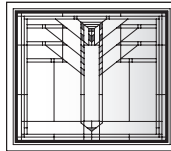

CP245*

(CP305)*
CXW15S*

CP25*

Eucalyptus Panels for Casement Windows

Unit viewed from exterior.

Art Glass Panels - Casement Windows

Eucalyptus Panel

P3030