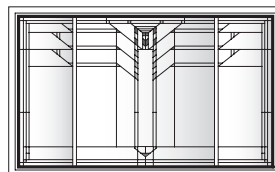

Art Glass Panels - Casement Windows

Eucalyptus Panel

P5535*

Eucalyptus Panels for Casement Windows

Unit viewed from exterior.