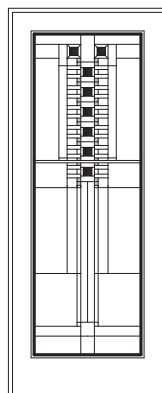

Art Glass Panels - Frenchwood® Doors

Prairie Rhythm Panel - Frenchwood Gliding Doors / Stationary Sidelights

FWG3380S*

Prairie Rhythm Panels for Frenchwood® Gliding Stationary Sidelights

Unit viewed from exterior.