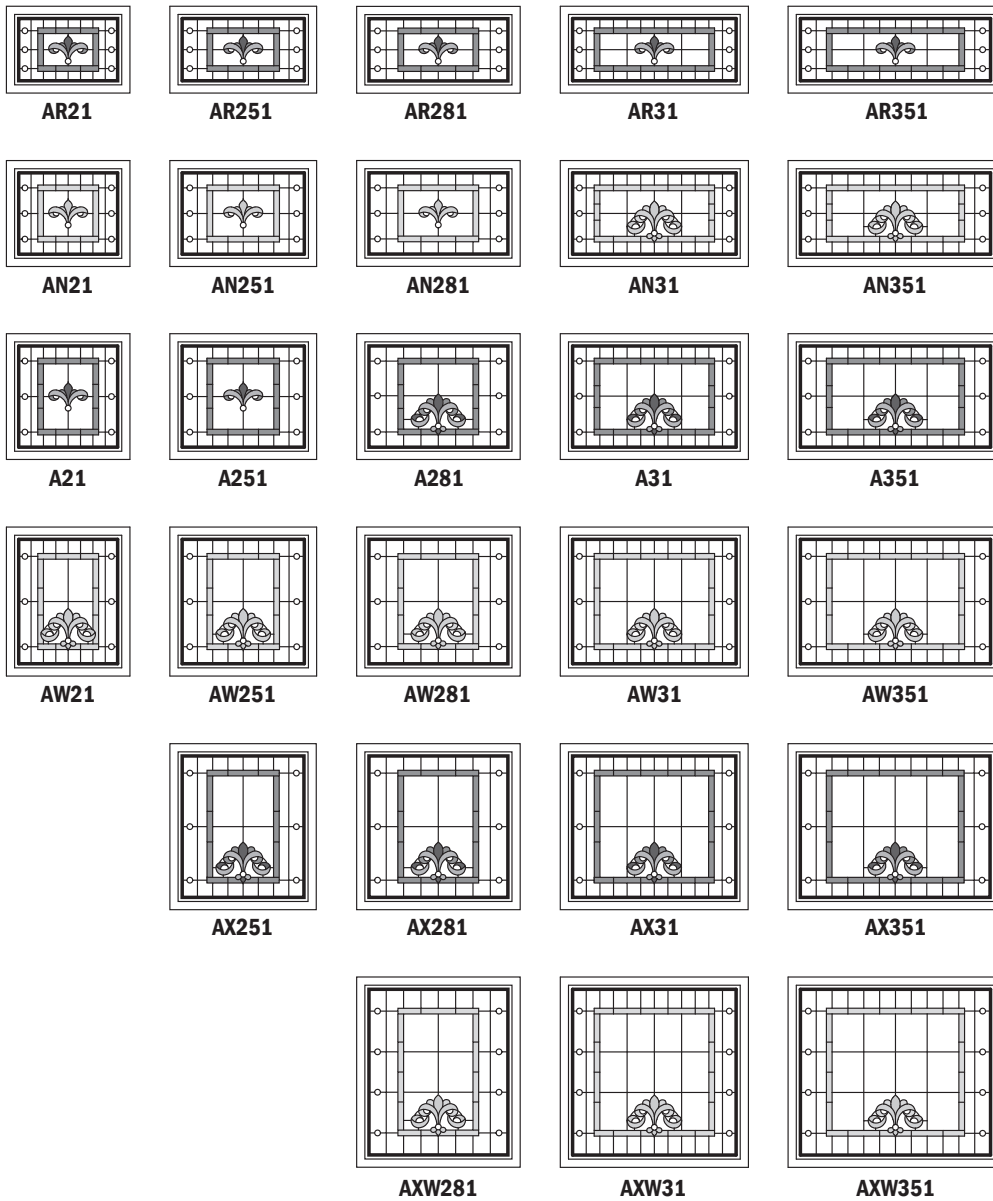

Taos Panels for Awning Windows

Unit viewed from exterior.

Art Glass Panels - Awning Windows

Victoria Panels

Note:

See [Accessory Guide 0005169](#). See [standard color](#) palettes.

Victoria Panel

Victoria Panels for Awning Windows