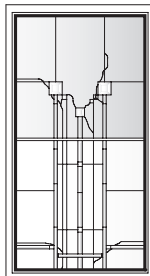

Art Glass Panels - Casement Windows

Affinity Panel

P3045

P3545

P4045*

P3050*

P3550*

P4050*