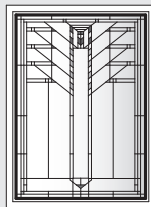

Art Glass Panels - Awning Windows

Eucalyptus Panel

See warnings for large operating awning units.

AP32

See warnings for large operating awning units.

Eucalyptus Panels for Awning Windows

Unit viewed from exterior.