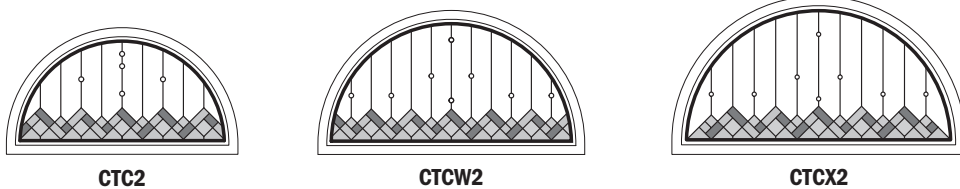

CTC2

CTCW2

CTCX2