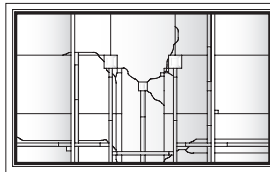

Art Glass Panels - Casement Windows

Affinity Panel

P5535*

Affinity Panels for Casement Windows

Unit viewed from exterior.