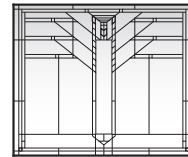

Parts Illustration

Parts Illustration - Frank Lloyd Wright® Series

Note:
Warranty replacement only.

Andersen® Art Glass Panel Collection Frank Lloyd Wright® Series Colors

COLONNADE® PANEL

A. Marbled White
Marbled Yellow-Green

B. Clear Historical

EUCALYPTUS® PANEL

A. Caramel
Cobalt
Teal

B. Clear Historical

B

PRAIRIE RHYTHM® PANEL

A. Iridized Green
Opal

B. Clear Historical

WICHITA® PANEL

A. Caramel
Marbled Green
Marbled White

B. Clear Historical

"Frank Lloyd Wright" is a registered trademark of the Frank Lloyd Wright Foundation.