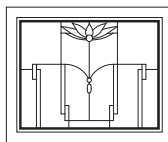

Art Glass Panels - Double-Hung Picture, Sidelight, & Transom Windows

Lotus Panel

TWT21023

Lotus Panels for Double Hung Picture, Sidelights, & Transom Windows

Unit viewed from exterior.