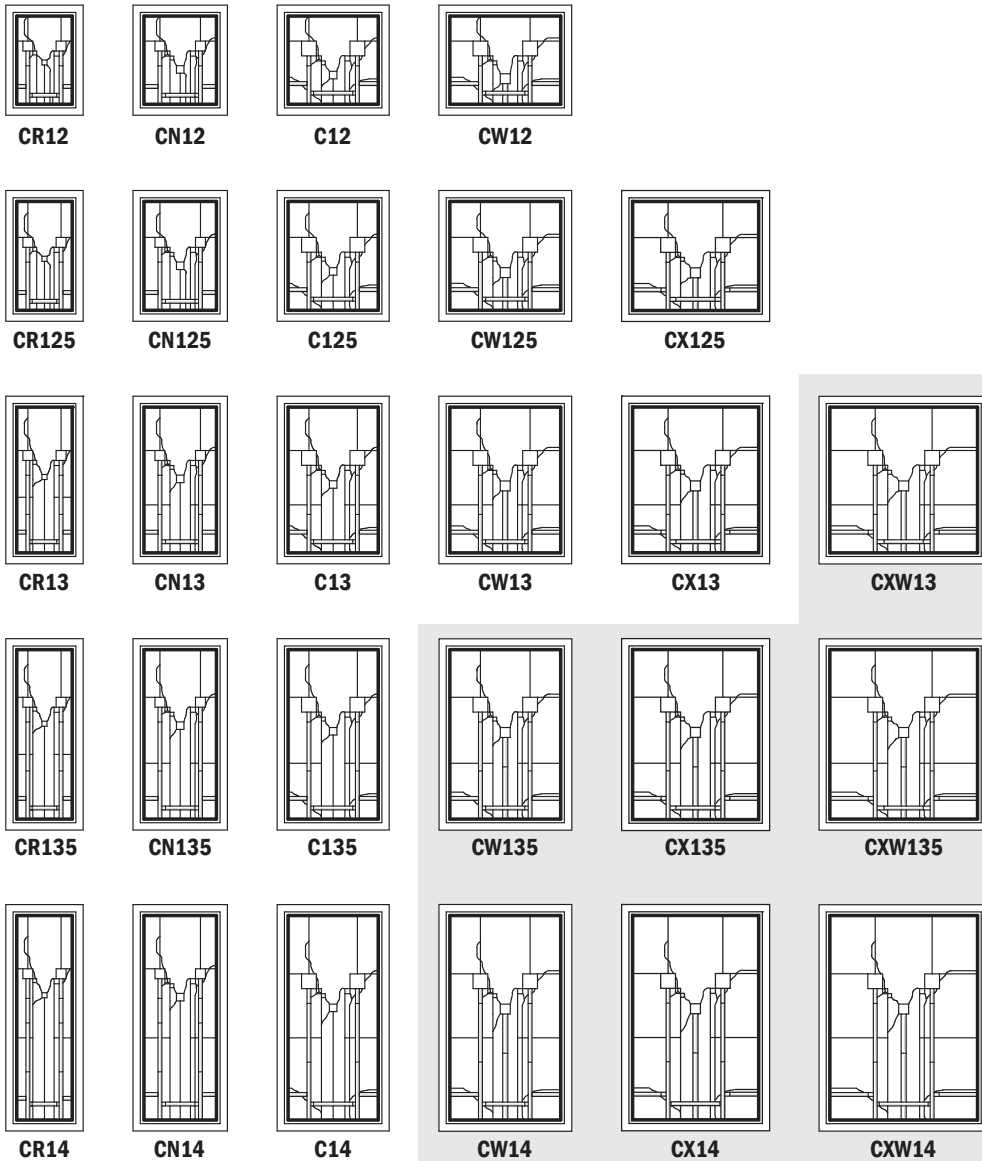

Art Glass Panels - Casement Windows

Affinity Panels

Note:
See [Accessory Guide 0005169](#). See [standard color](#) palettes

Affinity Panel

See warnings for large operating casement units

Affinity Panels for Casement Windows

Unit viewed from exterior.