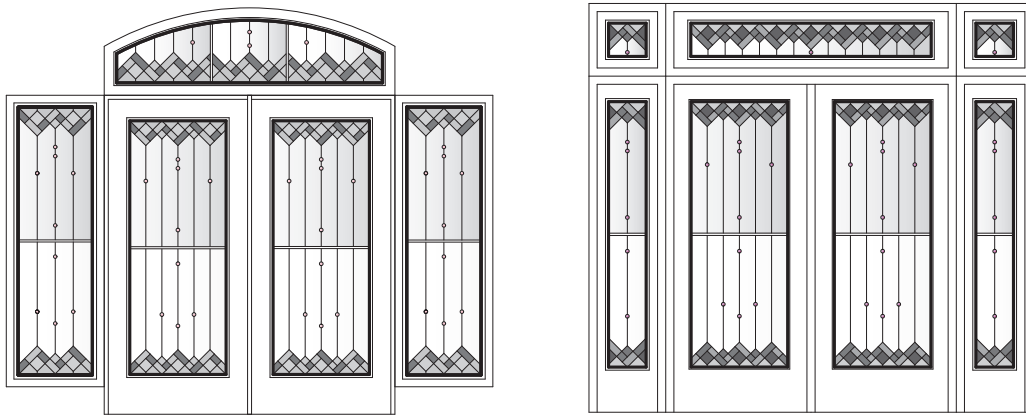

Art Glass Panels - Frenchwood® Doors

Taos Panels

Note:

See [Accessory Guide 0005169](#). See [standard color](#) palettes.

Taos Panel - Frenchwood Doors

Frenchwood® Hinged Patio Door Groupings