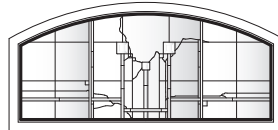

Art Glass Panels - Specialty Windows

Affinity Panel - Arch Windows

AFFW602*

Affinity Panels for Arch Windows

Unit viewed from exterior.