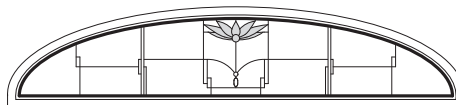

ET8*

Lotus Panels for Circle Top & Elliptical Windows

Unit viewed from exterior.