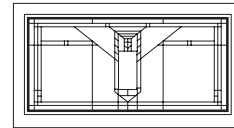

Art Glass Panels - Double-Hung Picture, Sidelight, & Transom Windows

Eucalyptus Panel

TWT38111

Eucalyptus Panels for Double Hung Picture, Sidelights, & Transom Windows

Unit viewed from exterior.