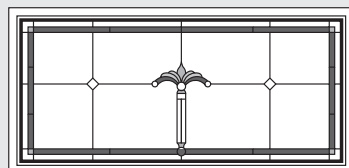

Art Glass Panels - Awning Windows

Regency Panel

AX551

See warnings for large operating awning units.

Regency Panels for Awning Windows

Unit viewed from exterior.