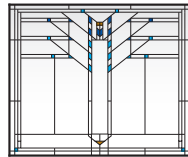

EUCALYPTUS® PANEL

A. Caramel
Cobalt
Teal

A

B. Clear Historical