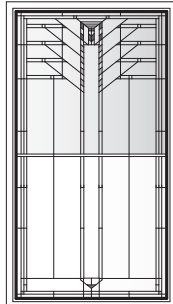

Art Glass Panels - Awning Windows

Eucalyptus Panel

See warnings for large operating awning units.

See warnings for large operating awning units.

AP353*

Eucalyptus Panels for Awning Windows

Unit viewed from exterior.