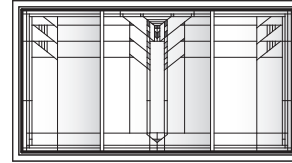

Unit viewed from exterior.

Art Glass Panels - Casement Windows

Eucalyptus Panel

CXW13S

CP3535

CP235

CP335*

CP24*