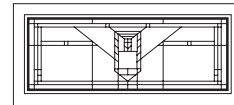

Art Glass Panels - Double-Hung Picture, Sidelight, & Transom Windows

Eucalyptus Panel

TWT3817

Eucalyptus Panels for Double Hung Picture, Sidelights, & Transom Windows

Unit viewed from exterior.