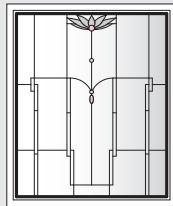

Art Glass Panels - Awning Windows

Lotus Panel

See warnings for large operating awning units.

AP352

See warnings for large operating awning units.

Lotus Panels for Awning Windows

Unit viewed from exterior.