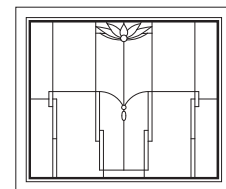

TWT3031

TWT3431

TWT3831

Lotus Panels for Double Hung Picture, Sidelights, & Transom Windows

Unit viewed from exterior.

Art Glass Panels - Double-Hung Picture, Sidelight, & Transom Windows

Regency Panels

Note: