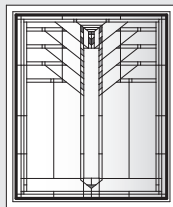

Art Glass Panels - Awning Windows

Eucalyptus Panel

See warnings for large operating awning units.

AP352

See warnings for large operating awning units.

Eucalyptus Panels for Awning Windows

Unit viewed from exterior.