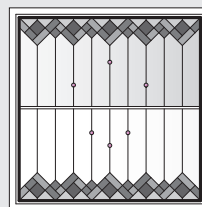

Art Glass Panels - Awning Windows

Taos Panel

See warnings for large operating awning units.

AP42*

See warnings for large operating awning units.

Taos Panels for Awning Windows

Unit viewed from exterior.