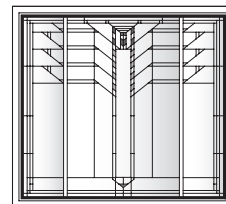

Art Glass Panels - Casement Windows

Eucalyptus Panel

P4540*

Eucalyptus Panels for Casement Windows

Unit viewed from exterior.