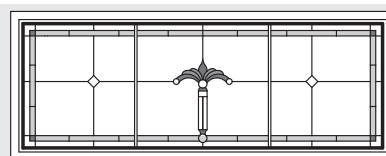

Art Glass Panels - Awning Windows

Regency Panel

AW61

See warnings for large operating awning units.

Regency Panels for Awning Windows

Unit viewed from exterior.