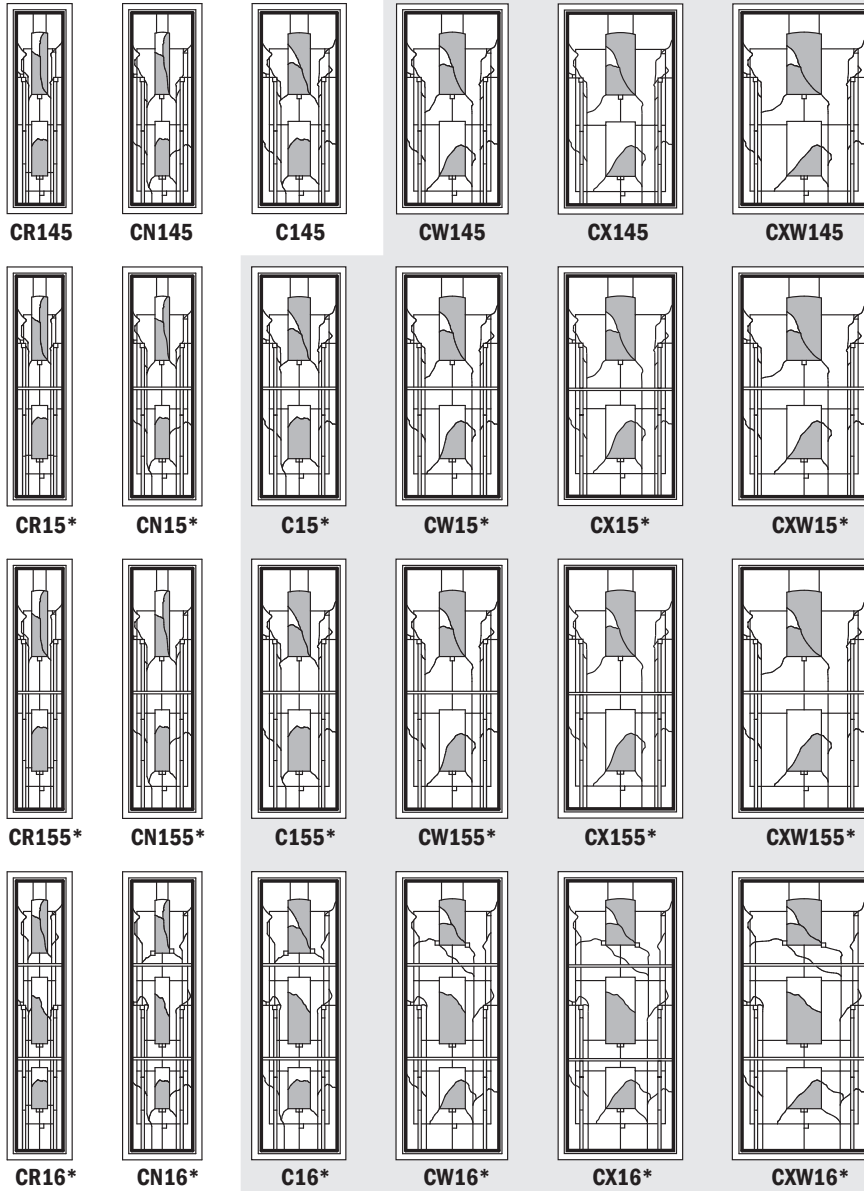

Art Glass Panels - Casement Windows

Harmonics Panel

See warnings for large operating casement units.

Harmonics Panels for Casement Windows

Unit viewed from exterior.

Art Glass Panels - Casement Windows

Harmonics Panel