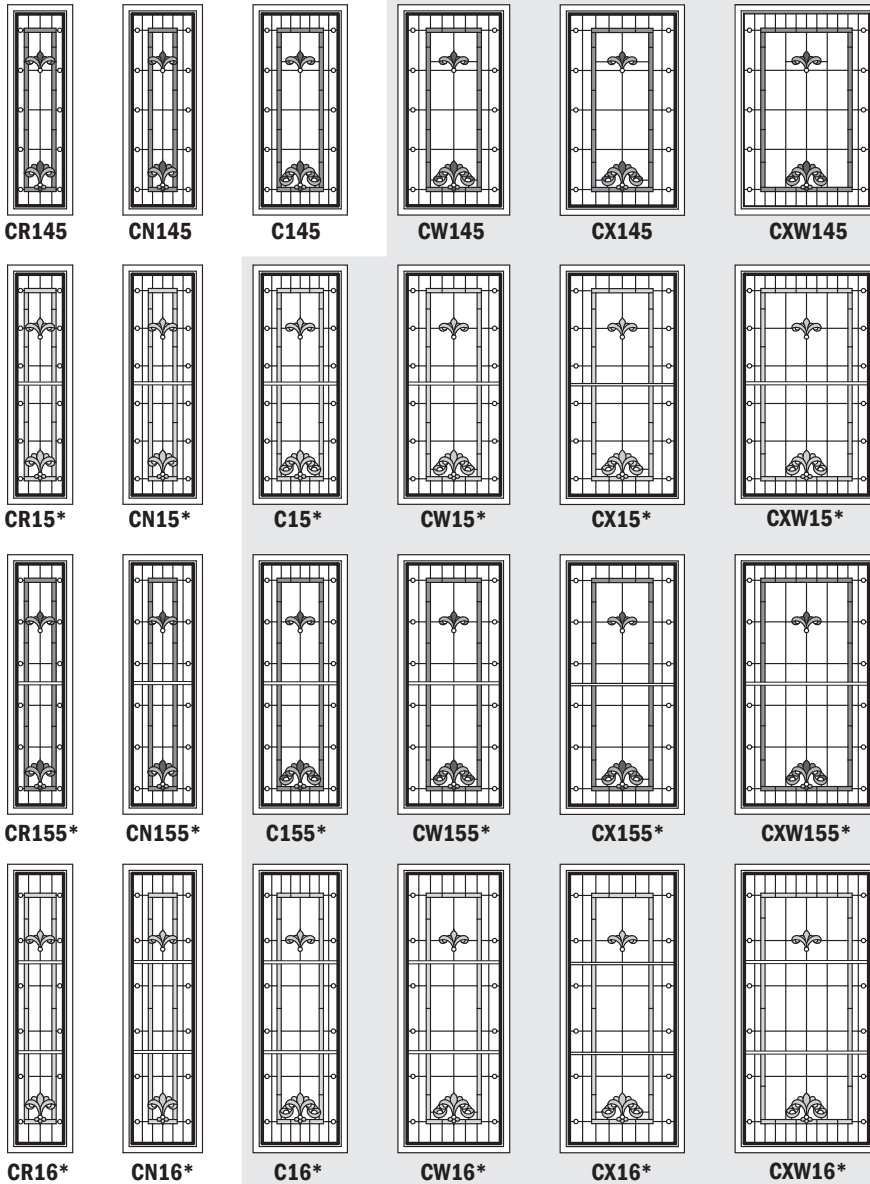

Art Glass Panels - Casement Windows

Victoria Panel

See warnings for large operating casement units.

Victoria Panels for Casement Windows

Unit viewed from exterior.