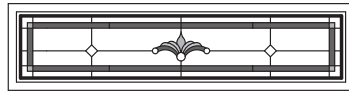

Art Glass Panels - Awning Windows

Regency Panel

AR551