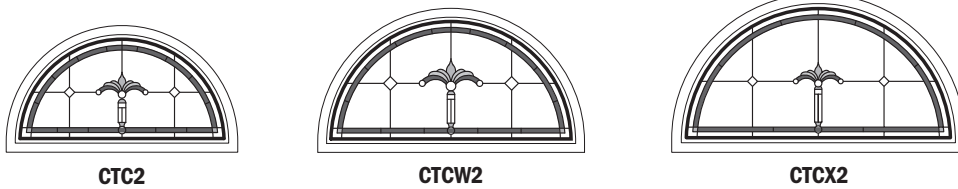

CTC2

CTCW2

CTCX2