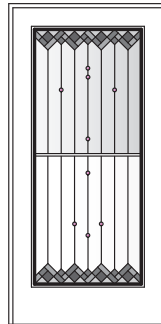

Art Glass Panels - Frenchwood® Doors

Taos Panel - Frenchwood Gliding Doors / Stationary Sidelights

FWG3368S*

Taos Panels for Frenchwood® Gliding Stationary Sidelights

Unit viewed from exterior.