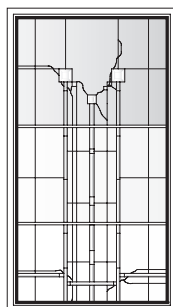

P3560*

Affinity Panels for Casement Windows

Unit viewed from exterior.