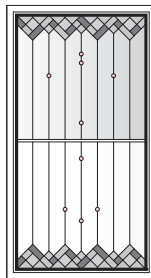

Art Glass Panels - Casement Windows

Taos Panel

P3055*

Taos Panels for Casement Windows

Unit viewed from exterior.