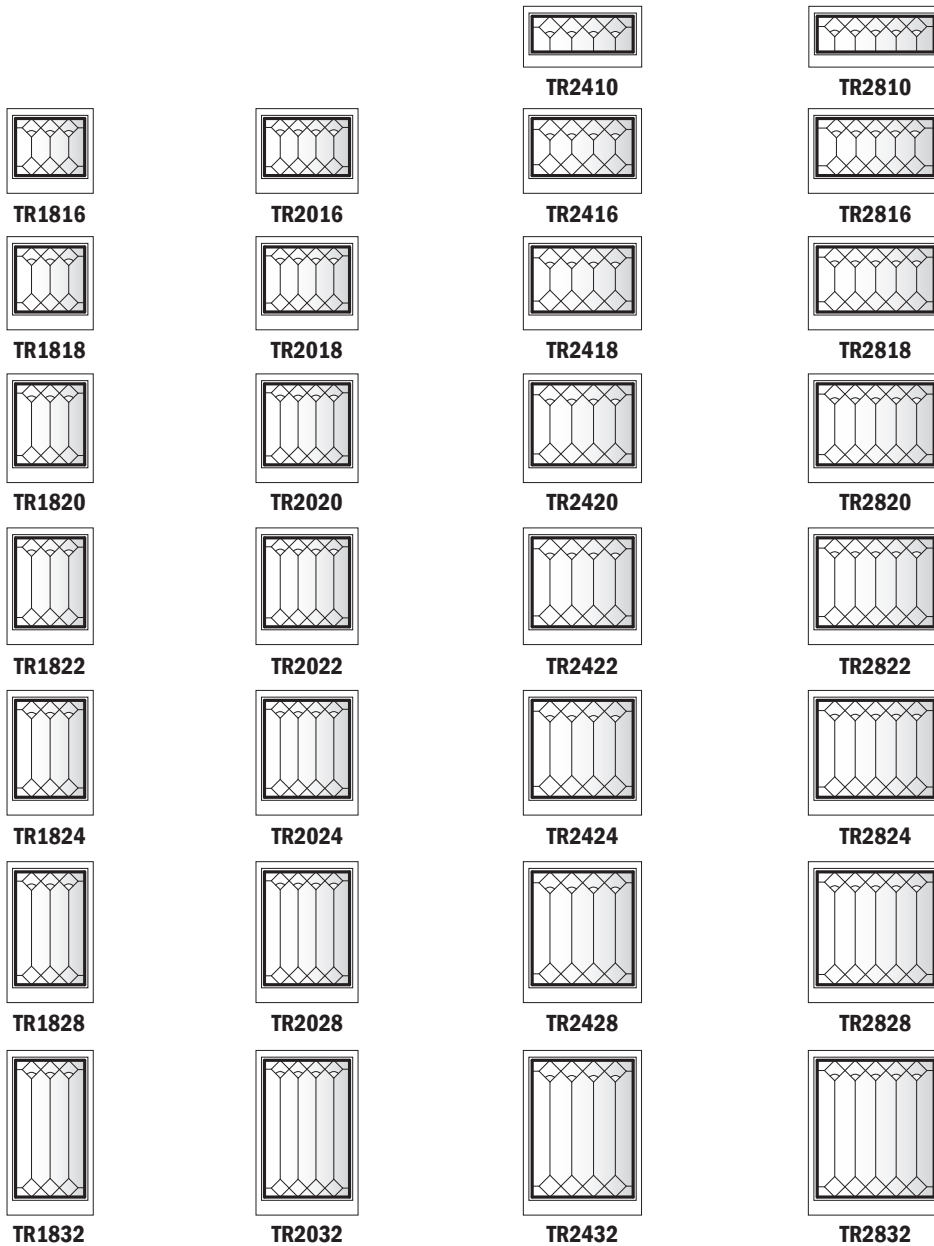

Art Glass Panels - Perma-Shield® Narroline® Picture, Sidelight, & Transom Windows

Diamond Lights Panels

Diamond Lights Panel

Diamond Lights Panels for Perma-Shield® Narroline® Picture, Sidelights, & Transom Windows