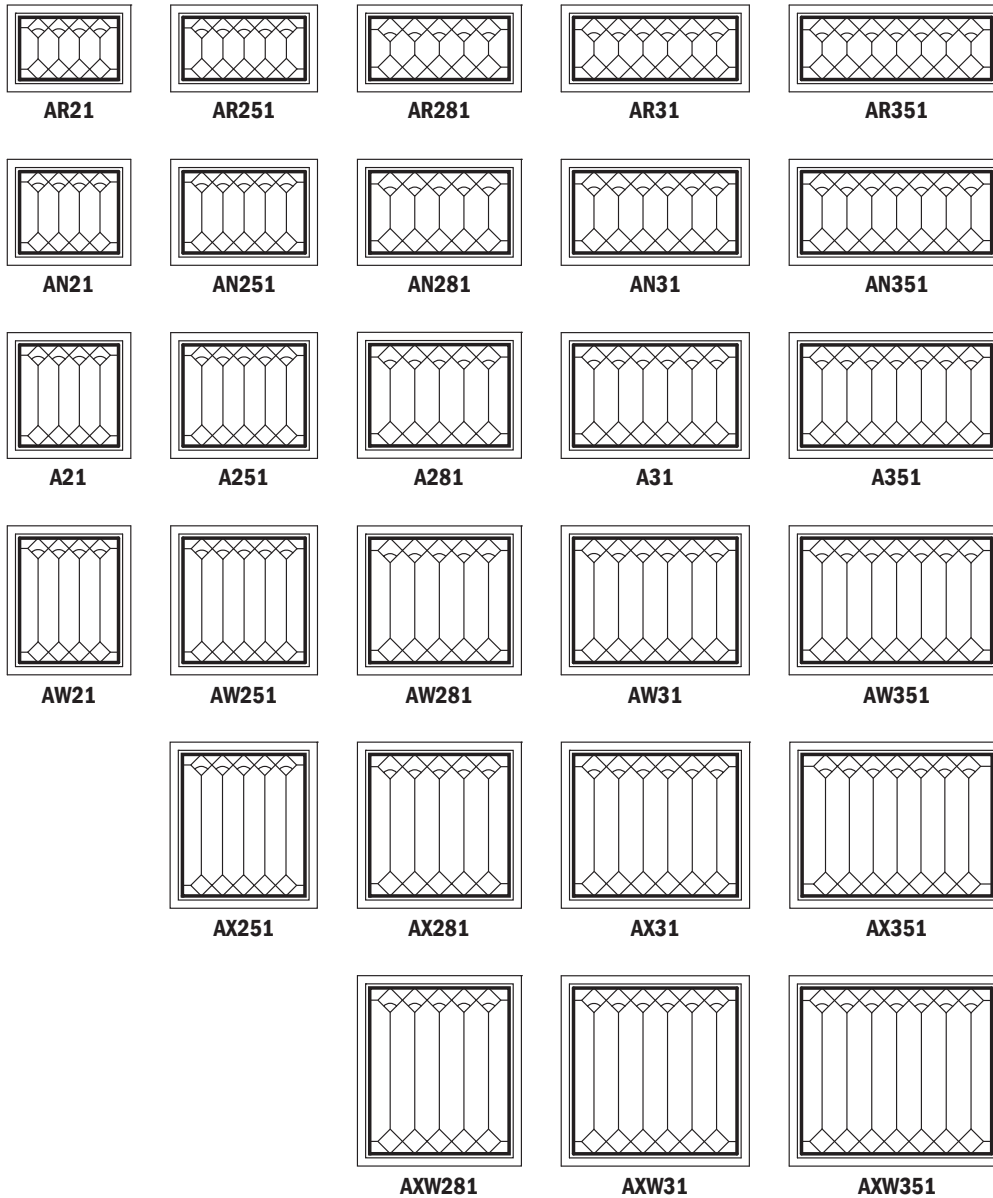

Unit viewed from exterior.

Art Glass Panels - Awning Windows

Diamond Lights Panels

Note:

See [Accessory Guide 0005169](#). See [standard color](#) palettes.

Diamond Lights Panel

Diamond Lights Panels for Awning Windows