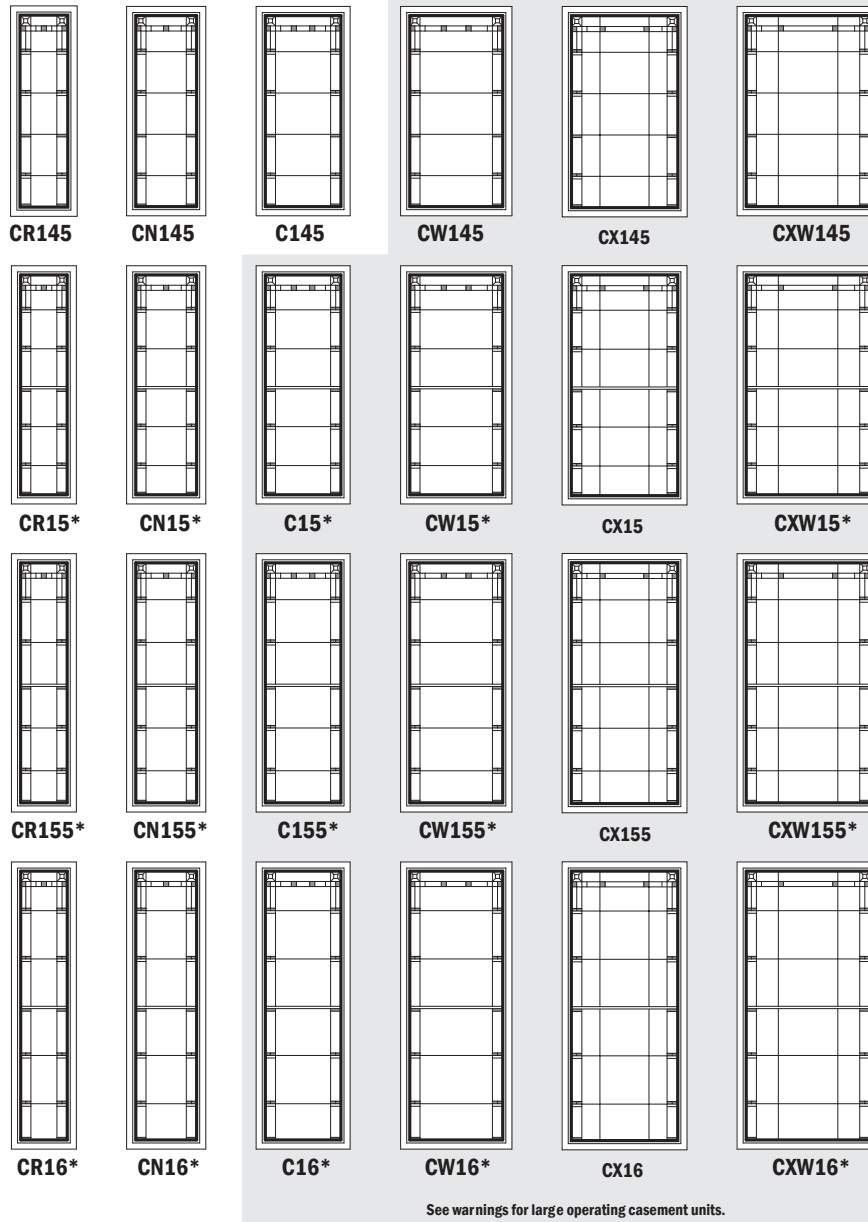

Art Glass Panels - Casement Windows

Wichita Panel

Wichita Panels for Casement Windows

Unit viewed from exterior.