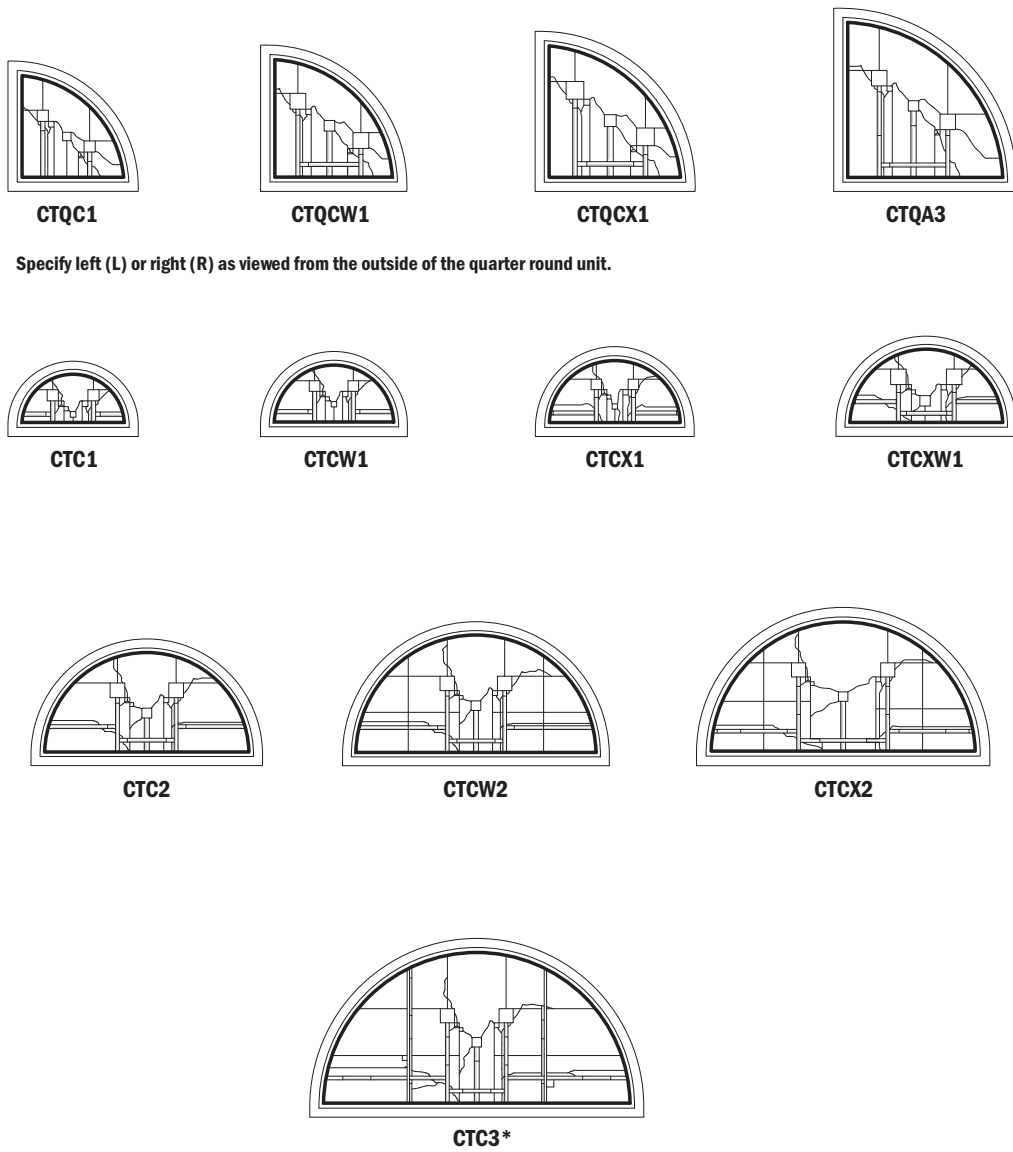

Note:
See [Accessory Guide 0005169](#). See [standard color](#) palettes.

Affinity Panel - Quarter Round and Circle Top Windows

Specify left (L) or right (R) as viewed from the outside of the quarter round unit.