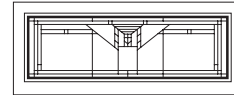

Art Glass Panels - Double-Hung Picture, Sidelight, & Transom Windows

Eucalyptus Panel

TWT3815

Eucalyptus Panels for Double Hung Picture, Sidelights, & Transom Windows

Unit viewed from exterior.