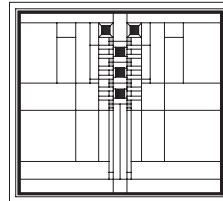

Art Glass Panels - Casement Windows

Prairie Rhythm Panel

P4540

Prairie Rhythm Panels for Casement Windows

Unit viewed from exterior.