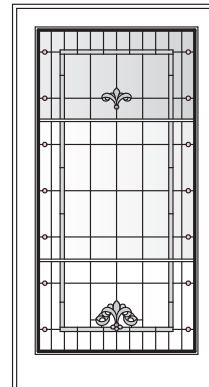

FWG4380S*

Victoria Panels for Frenchwood® Gliding Stationary Sidelights

Unit viewed from exterior.