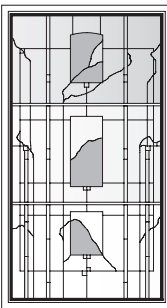

P3560*

Harmonics Panels for Casement Windows

Unit viewed from exterior.