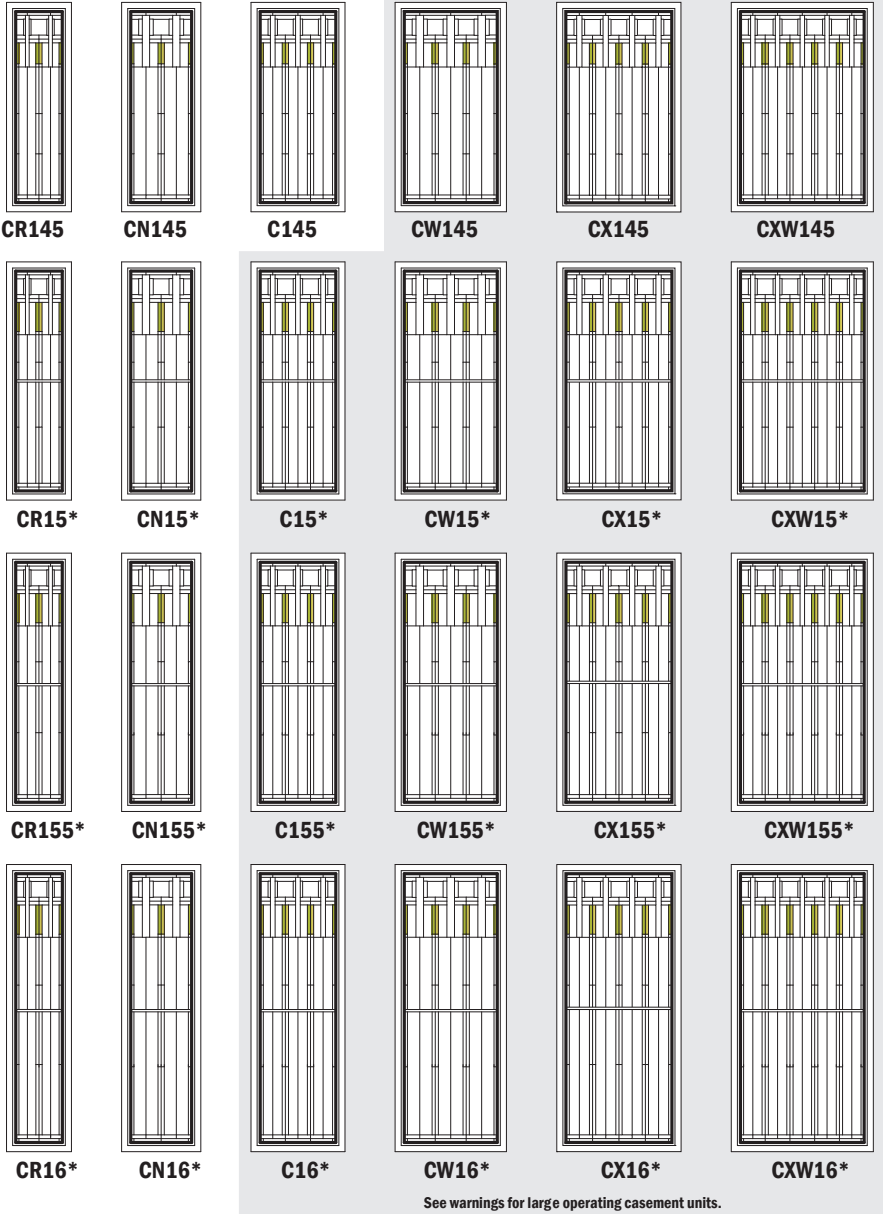

Art Glass Panels - Casement Windows

Colonnade Panel

Colonnade Panels for Casement Windows

Unit viewed from exterior.