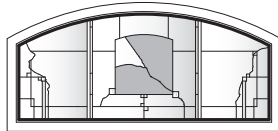

Harmonics Panel - Arch Windows

AFFW602*

Harmonics Panels for Arch Windows

Unit viewed from exterior.