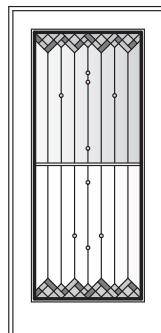

FWG33611S*