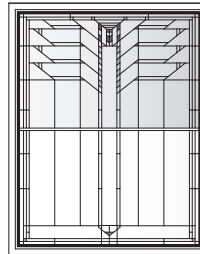

Art Glass Panels - Casement Windows

Eucalyptus Panel

P4050*

Eucalyptus Panels for Casement Windows

Unit viewed from exterior.