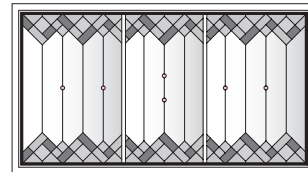

Art Glass Panels - Casement Windows

Taos Panel

P6035*

Taos Panels for Casement Windows

Unit viewed from exterior.