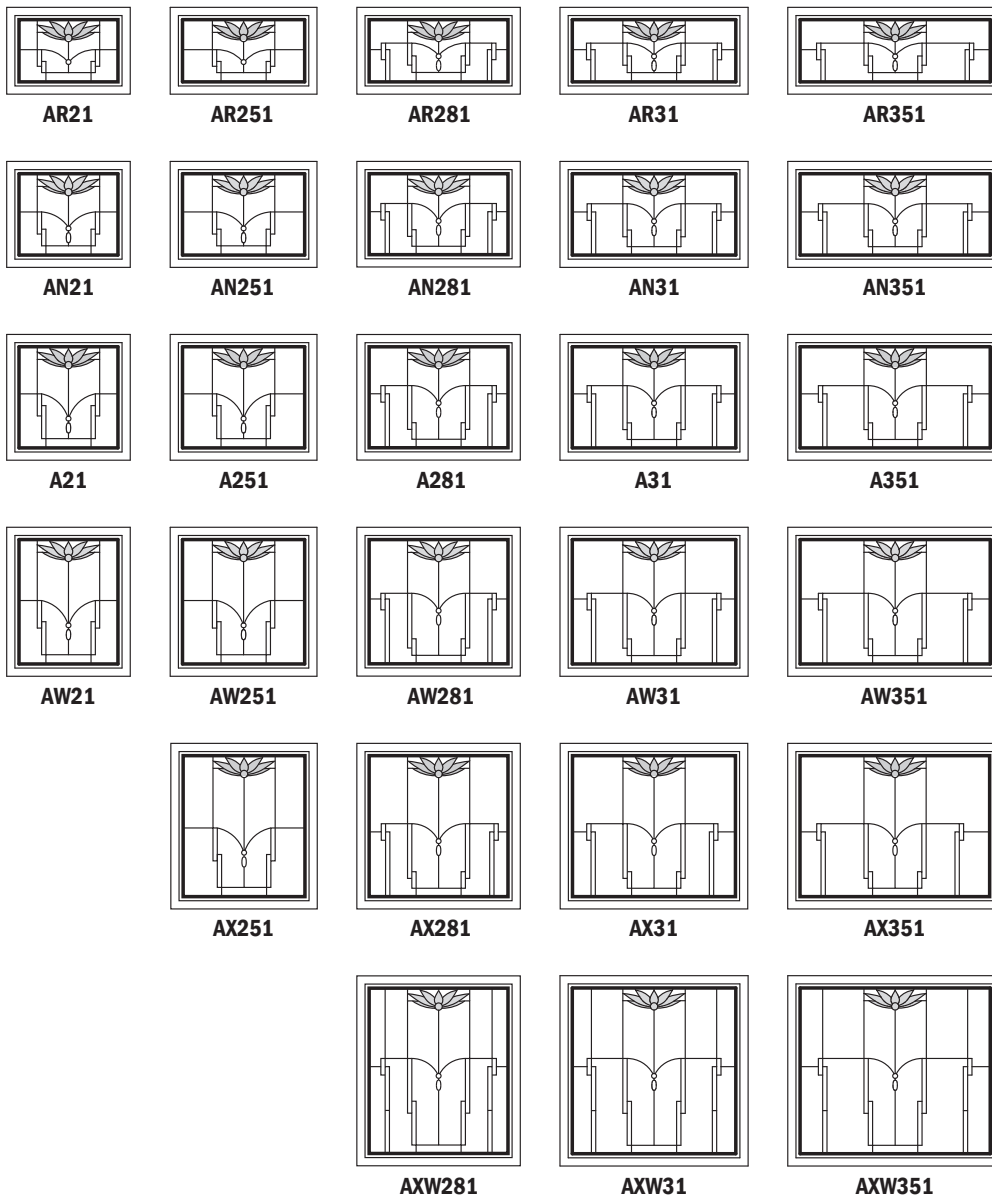

Diamond Lights Panels for Awning Windows

Unit viewed from exterior.

Art Glass Panels - Awning Windows

Lotus Panels

Note:
See [Accessory Guide 0005169](#). See [standard color](#) palettes.

Lotus Panel

Lotus Panels for Awning Windows