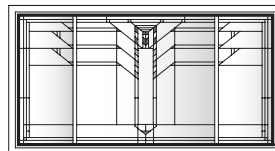

Art Glass Panels - Casement Windows

Eucalyptus Panel

P5530*

Eucalyptus Panels for Casement Windows

Unit viewed from exterior.