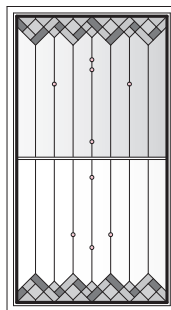

Art Glass Panels - Awning Windows

Taos Panel

See warnings for large operating awning units.

See warnings for large operating awning units.

AP353*

Taos Panels for Awning Windows

Unit viewed from exterior.