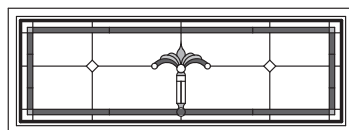

Art Glass Panels - Awning Windows

Regency Panel

AR551

AR61

AN551

AN61

A551

A61