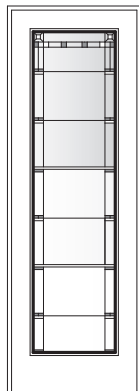

Art Glass Panels - Frenchwood® Doors

Wichita Panel - Frenchwood Gliding Doors / Stationary Sidelights

FWG2980S*

Wichita Panels for Frenchwood® Gliding Stationary Sidelights

Unit viewed from exterior.