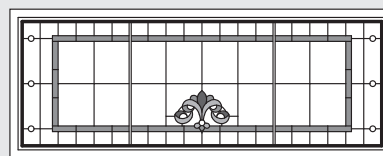

Art Glass Panels - Awning Windows

Victoria Panel

AW61*

See warnings for large operating awning units.

Victoria Panels for Awning Windows

Unit viewed from exterior.