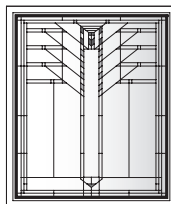

Art Glass Panels - Casement Windows

Eucalyptus Panel

P3540

Eucalyptus Panels for Casement Windows

Unit viewed from exterior.