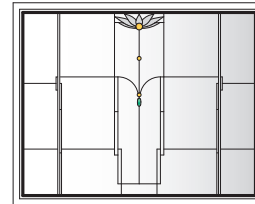

AP52*

Lotus Panels for Awning Windows

Unit viewed from exterior.