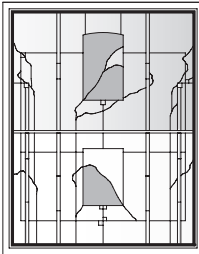

Art Glass Panels - Casement Windows

Harmonics Panel

P4050*

Harmonics Panels for Casement Windows

Unit viewed from exterior.