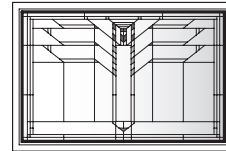

Art Glass Panels - Casement Windows

Eucalyptus Panel

P4530

Eucalyptus Panels for Casement Windows

Unit viewed from exterior.