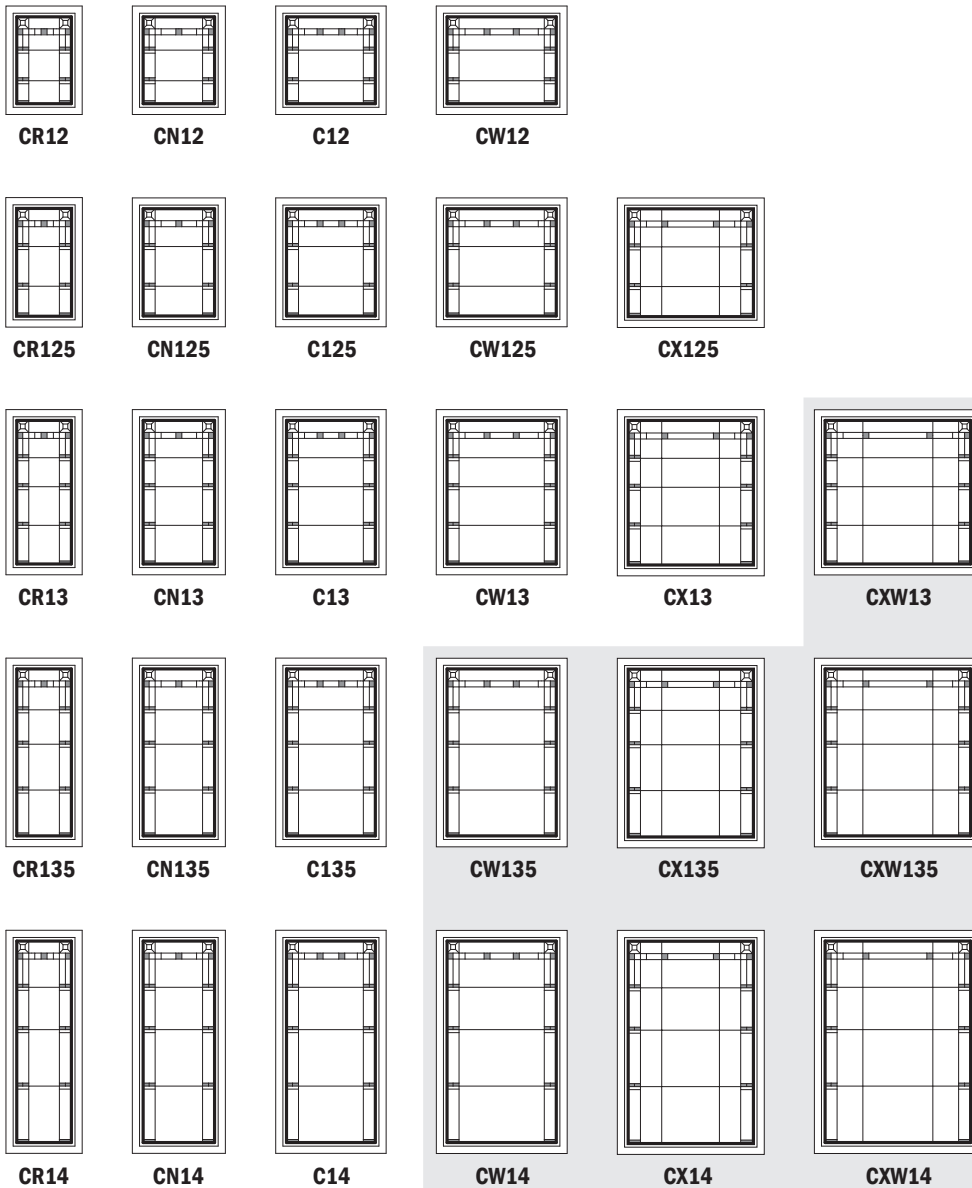

Art Glass Panels - Casement Windows

Wichita Panels (1993 - January 2018)

Note:

Warranty replacement only. See [Bulletin 02-18](#). See [Accessory Guide 0005169](#). See [standard color](#) palettes.

Wichita Panel

See warnings for large operating casement units.

Wichita Panels for Casement Windows

Unit viewed from exterior.