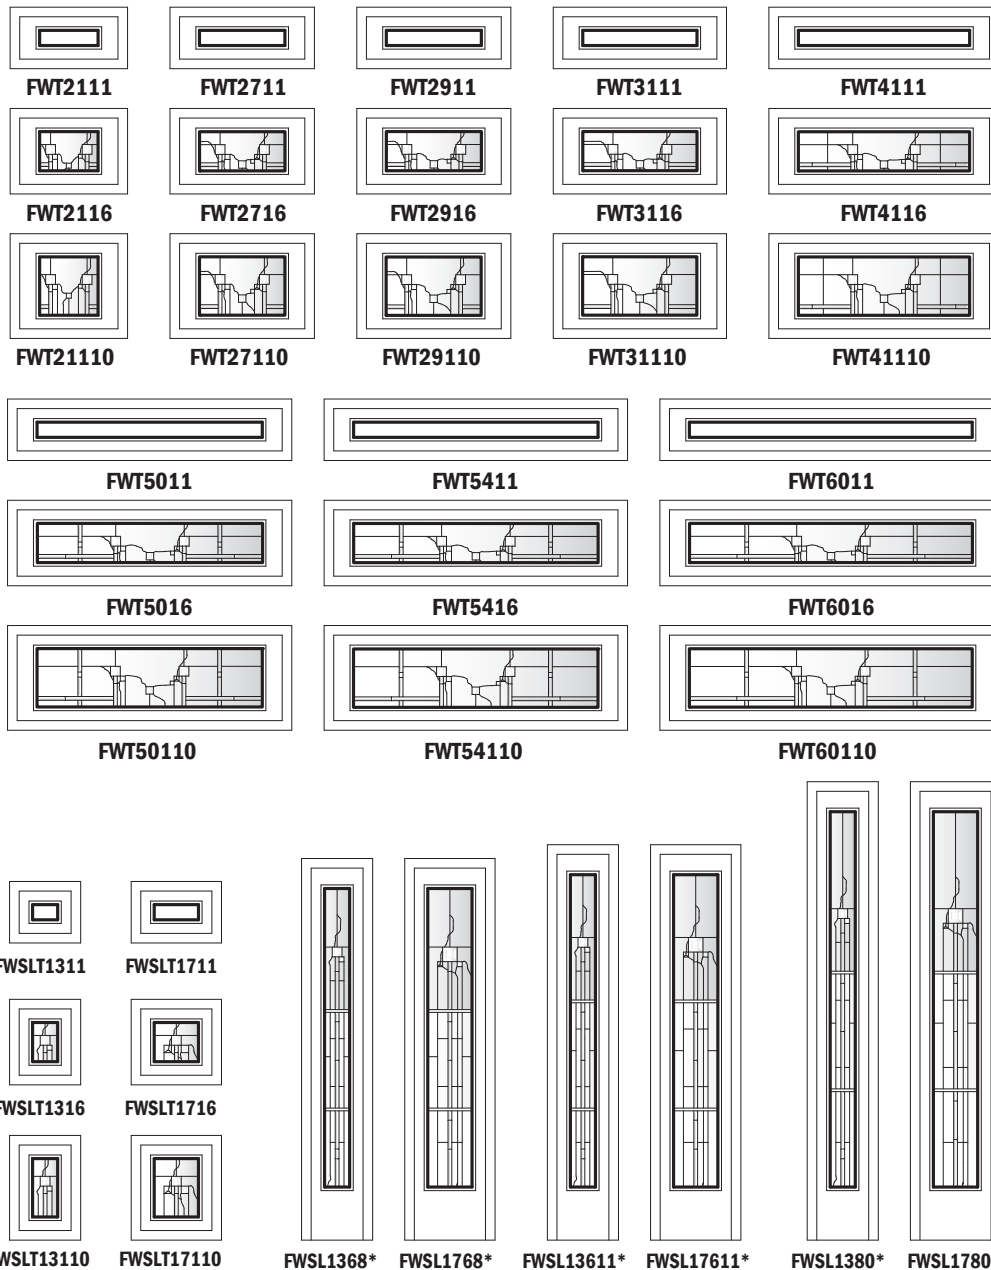

Art Glass Panels - Frenchwood® Doors

Affinity Panel - Frenchwood Doors / Sidelights and Transoms

Affinity Panels for Frenchwood® Doors Sidelights and Transoms

Unit viewed from exterior.