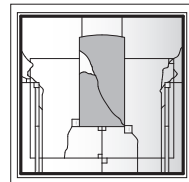

Art Glass Panels - Double-Hung Picture, Sidelight, & Transom Windows

Harmonics Panel

DHT3431

Harmonics Panels for Double Hung Picture, Sidelights, & Transom Windows

Unit viewed from exterior.