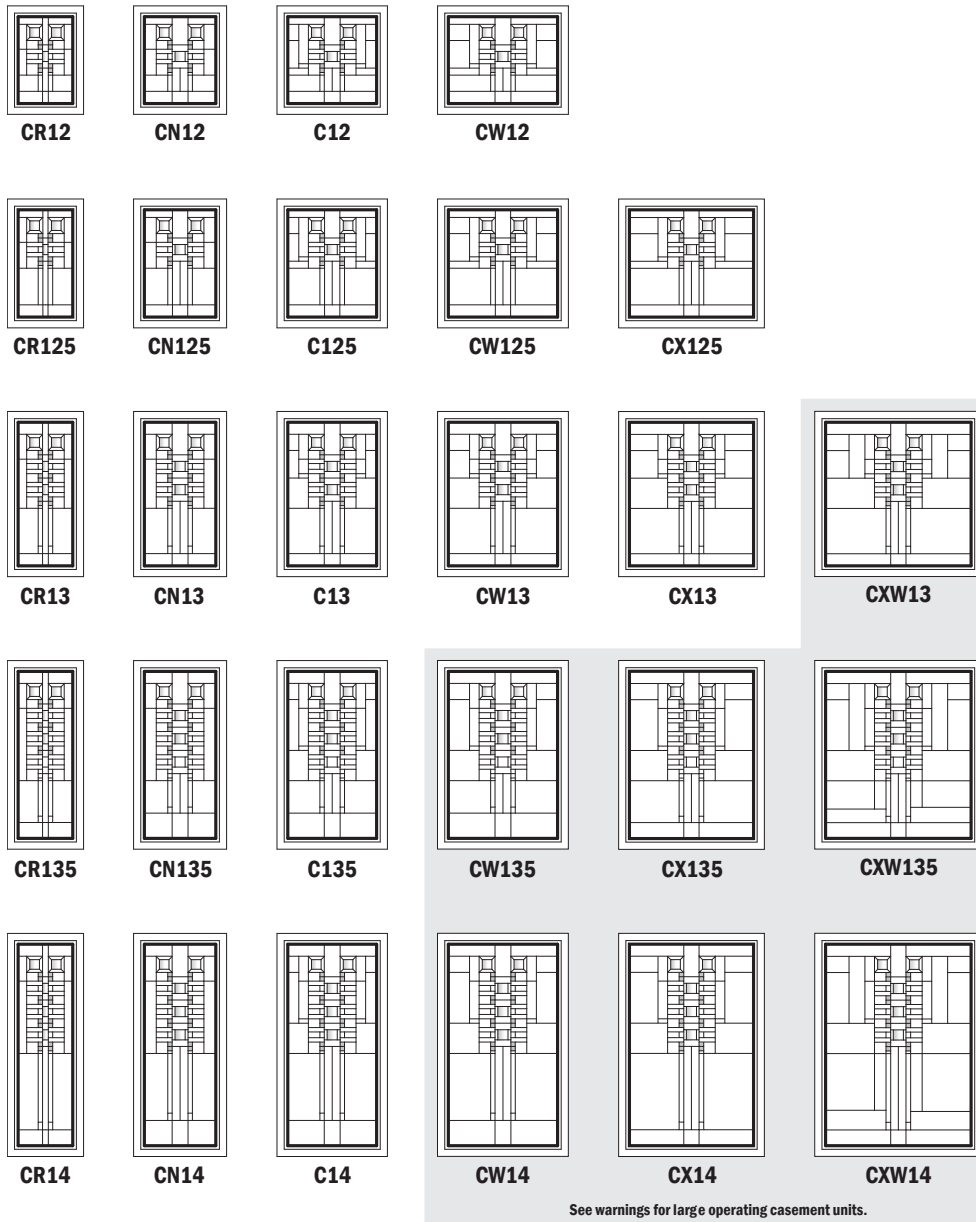

Art Glass Panels - Casement Windows

Prairie Rhythm Panels (1993 - January 2018)

Note:

Warranty replacement only. See [Bulletin 02-18](#). See [Accessory Guide 0005169](#). See [standard color](#) palettes.

Prairie Rhythm Panel

See warnings for large operating casement units.

Prairie Rhythm Panels for Casement Windows

Unit viewed from exterior.