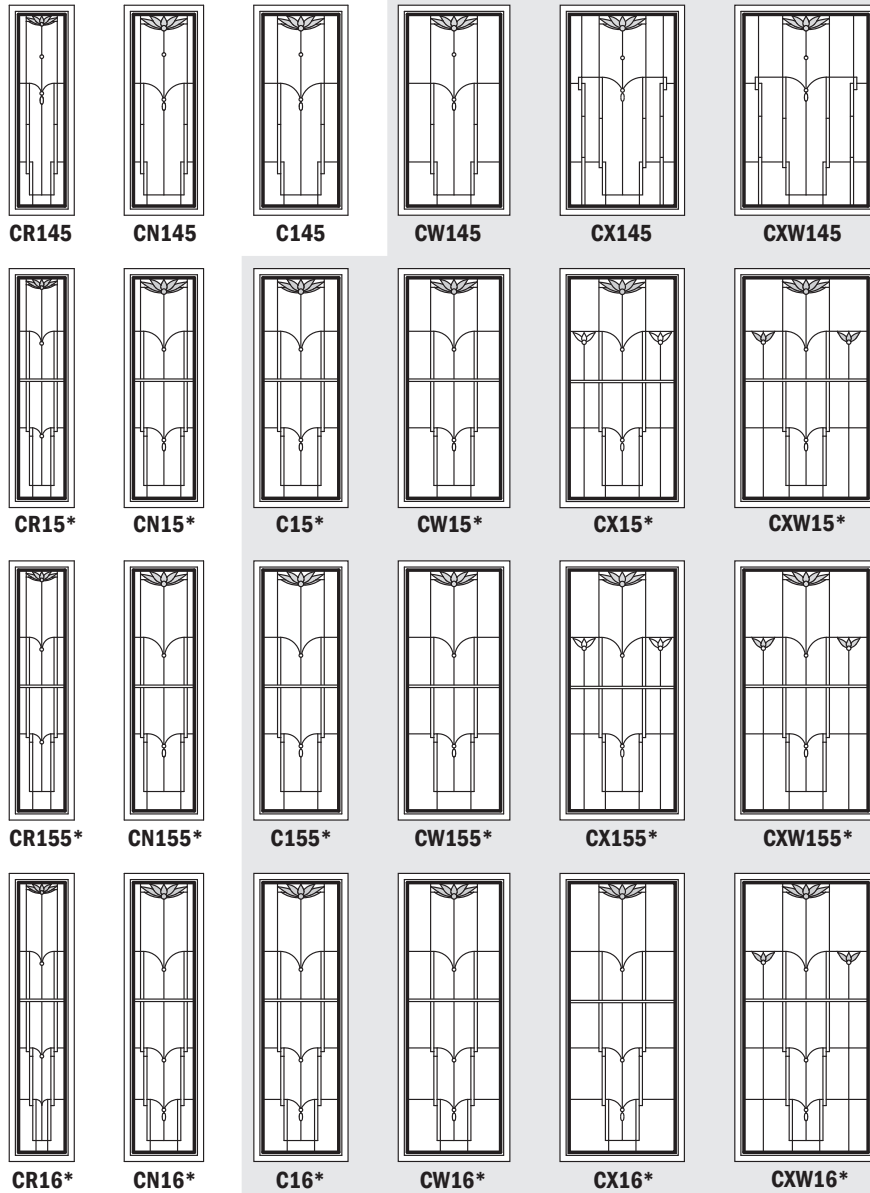

Art Glass Panels - Casement Windows

Lotus Panel

See warnings for large operating casement units.

Lotus Panels for Casement Windows

Unit viewed from exterior.