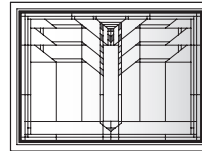

Art Glass Panels - Casement Windows

Eucalyptus Panel

P4030

Eucalyptus Panels for Casement Windows

Unit viewed from exterior.