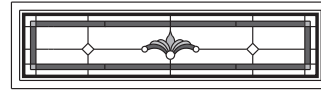

Art Glass Panels - Awning Windows

Regency Panel

AR51

See warnings for large operating awning units.

Regency Panels for Awning Windows

Unit viewed from exterior.