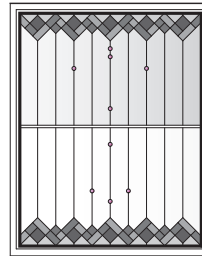

Art Glass Panels - Casement Windows

Taos Panel

P4050*

Taos Panels for Casement Windows

Unit viewed from exterior.