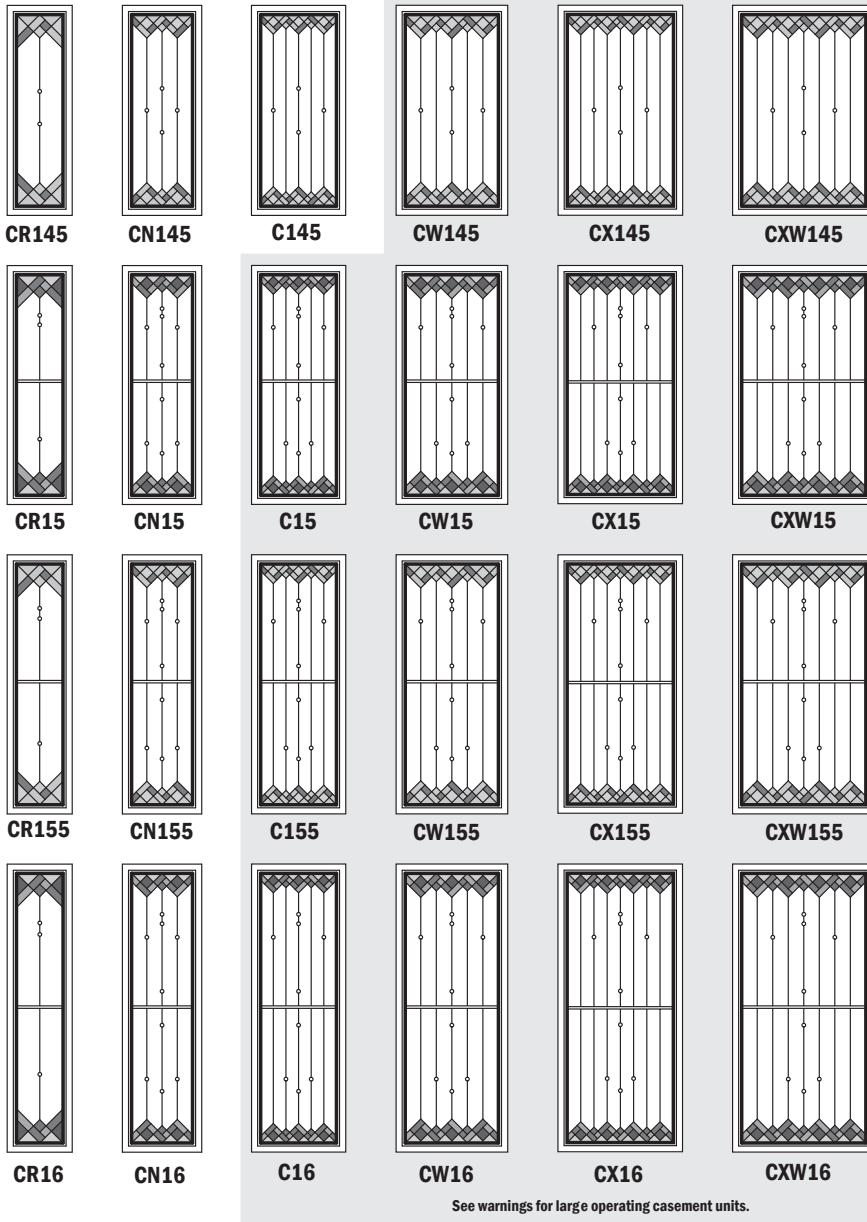

Art Glass Panels - Casement Windows

Taos Panel

Taos Panels for Casement Windows

Unit viewed from exterior.