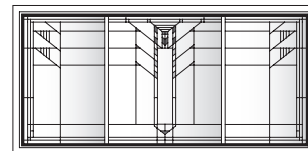

Art Glass Panels - Casement Windows

Eucalyptus Panel

P6030*

Eucalyptus Panels for Casement Windows

Unit viewed from exterior.