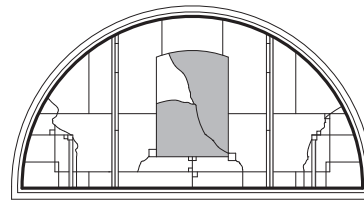

Art Glass Panels - Specialty Windows

Harmonics Panel - Circle Top and Elliptical Windows

CTN30-2*

Harmonics Panels for Circle Top & Elliptical Windows

Unit viewed from exterior.