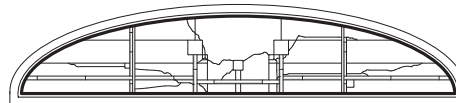

ET8*

Affinity Panels for Circle Top & Elliptical Windows

Unit viewed from exterior.