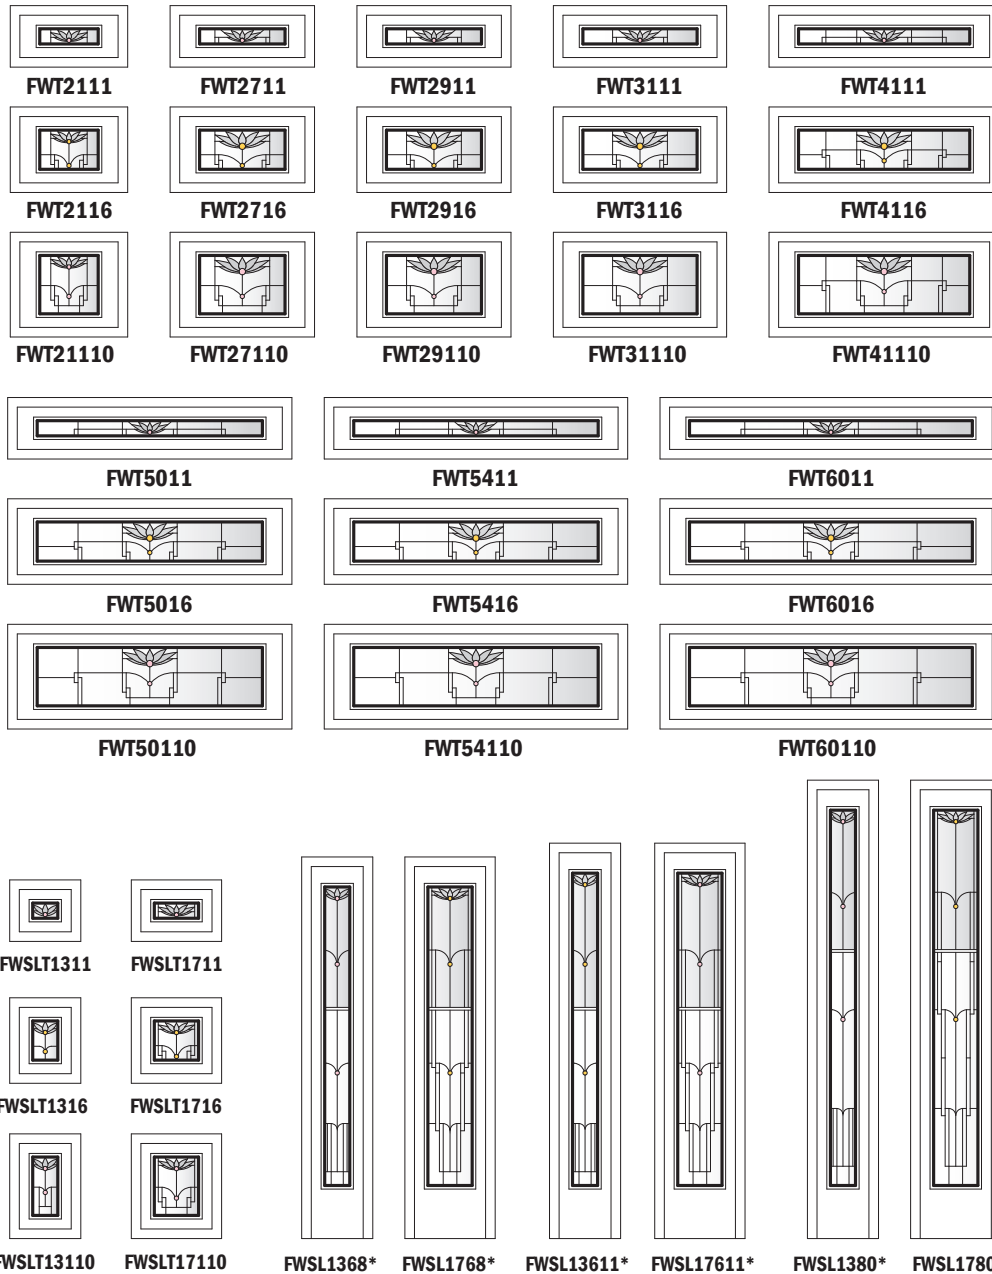

Art Glass Panels - Frenchwood® Doors

Lotus Panel - Frenchwood Doors / Sidelights and Transoms

Lotus Panels for Frenchwood® Doors Sidelights and Transoms

Unit viewed from exterior.