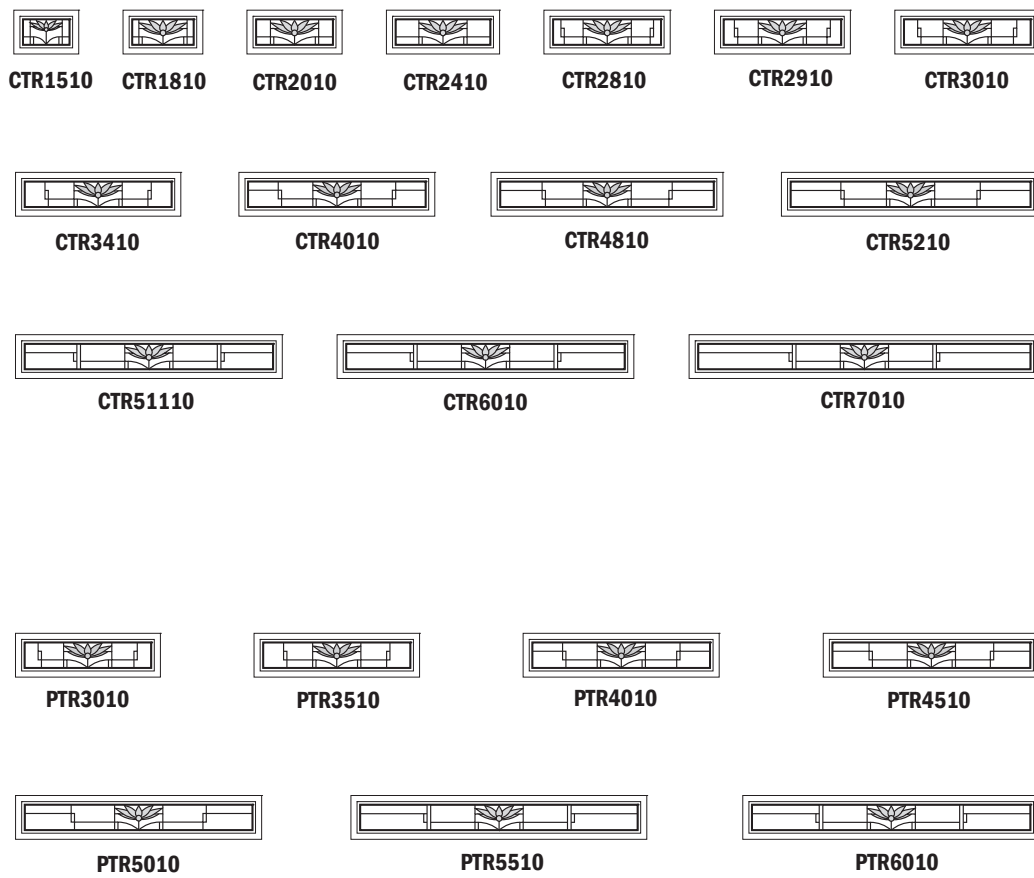

Art Glass Panels - Casement Windows

Lotus Panel

Lotus Panels for Casement Windows

Unit viewed from exterior.