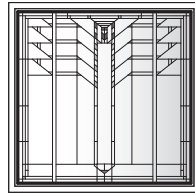

Unit viewed from exterior.

Art Glass Panels - Casement Windows

Eucalyptus Panel

CXW13S

CP3535

CP235

CP335*

CP24*