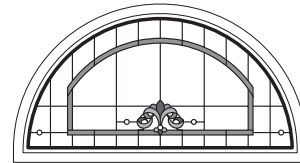

Art Glass Panels - Specialty Windows

Victoria Panels

Note:

See [Accessory Guide 0005169](#). See [standard color](#) palettes.

Victoria Panel - Quarter Round and Circle Top Windows

Specify left (L) or right (R) as viewed from the outside of the quarter round unit.

CTCX2

Victoria Panels for Quarter Round & Circle Top Windows

Unit viewed from exterior.