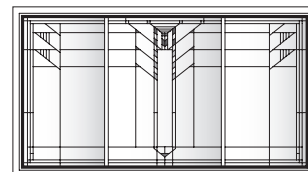

P6035*

P5040*

Eucalyptus Panels for Casement Windows

Unit viewed from exterior.

Art Glass Panels - Casement Windows

Eucalyptus Panel

P3045

P3545