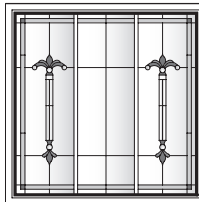

Art Glass Panels - Casement Windows

Regency Panel

P4040*

Regency Panels for Casement Windows

Unit viewed from exterior.