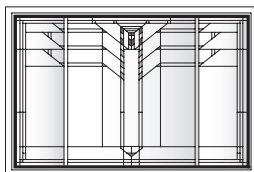

Art Glass Panels - Casement Windows

Eucalyptus Panel

P5035*

Eucalyptus Panels for Casement Windows

Unit viewed from exterior.