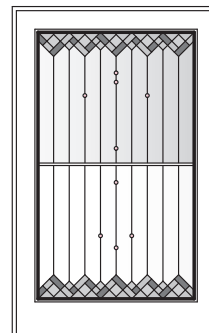

FWG43611S*