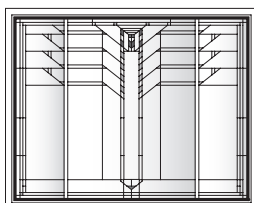

P6035*

P5040*

Eucalyptus Panels for Casement Windows

Unit viewed from exterior.

Art Glass Panels - Casement Windows

Eucalyptus Panel

P3045

P3545