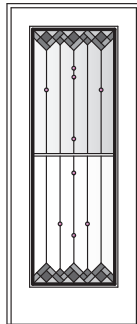

Art Glass Panels - Frenchwood® Doors

Taos Panel - Frenchwood Gliding Doors / Stationary Sidelights

FWG2968S*