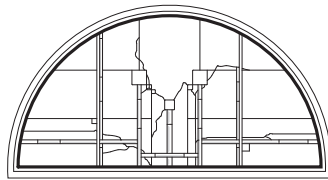

Art Glass Panels - Specialty Windows

Affinity Panel - Circle Top and Elliptical Windows

CTN28-2*

Affinity Panels for Circle Top & Elliptical Windows

Unit viewed from exterior.