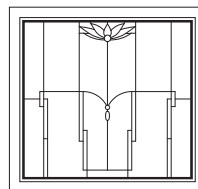

TWT3031

TWT3431

TWT3831

Lotus Panels for Double Hung Picture, Sidelights, & Transom Windows

Unit viewed from exterior.

Art Glass Panels - Double-Hung Picture, Sidelight, & Transom Windows

Regency Panels

Note: