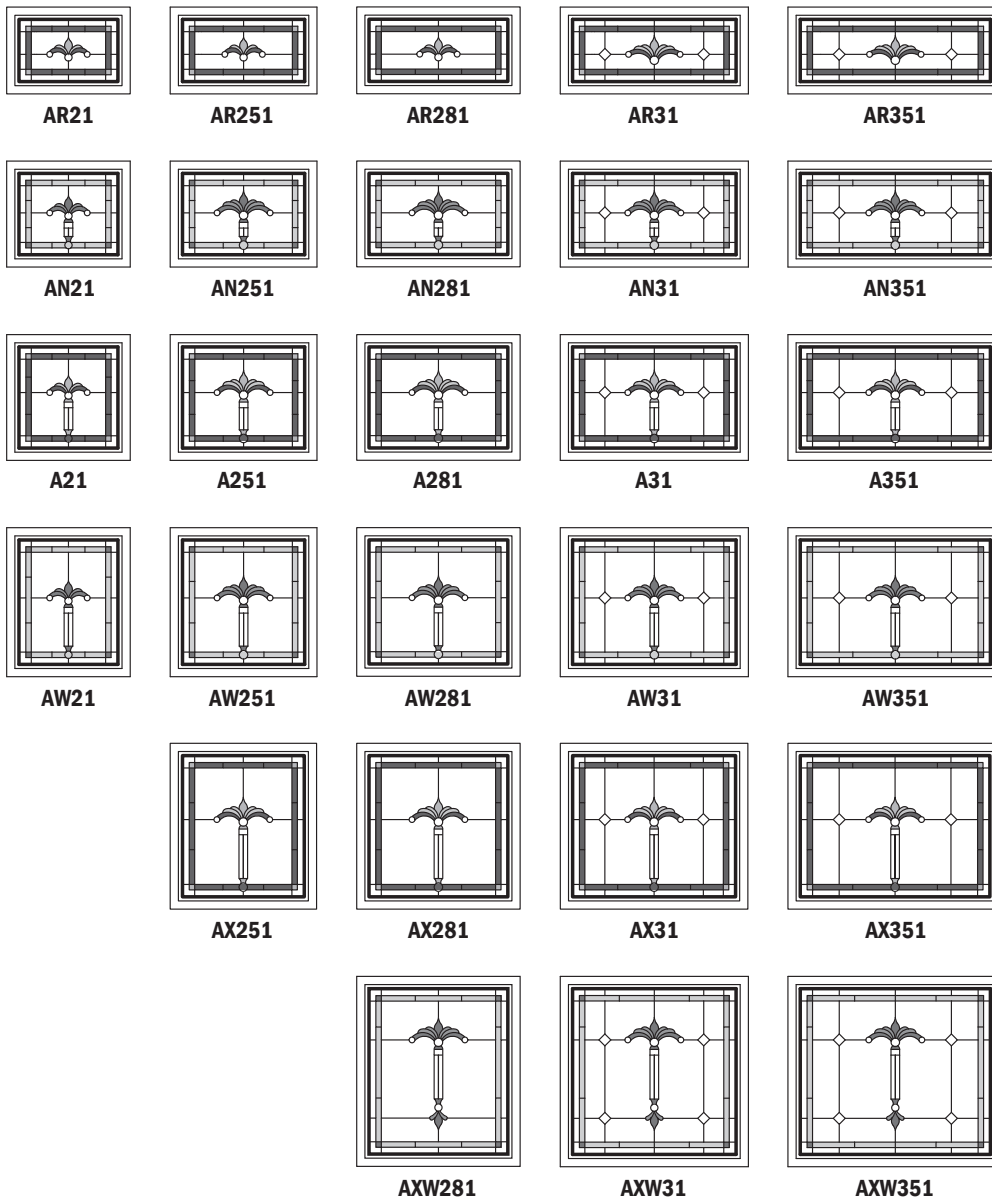

Lotus Panels for Awning Windows

Unit viewed from exterior.

Art Glass Panels - Awning Windows

Regency Panels

Note:

See [Accessory Guide 0005169](#). See [standard color](#) palettes.

Regency Panel

Regency Panels for Awning Windows