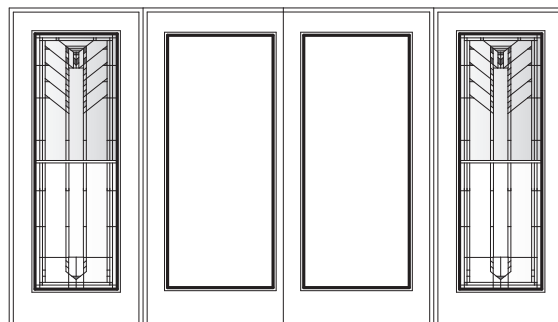

Frenchwood® Gliding Patio Door with Stationary Sidelights

Eucalyptus Panels for Frenchwood® Doors

Unit viewed from exterior.