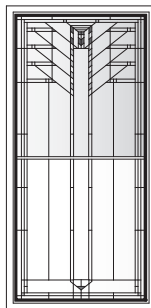

Art Glass Panels - Casement Windows

Eucalyptus Panel

P3060*

Eucalyptus Panels for Casement Windows

Unit viewed from exterior.