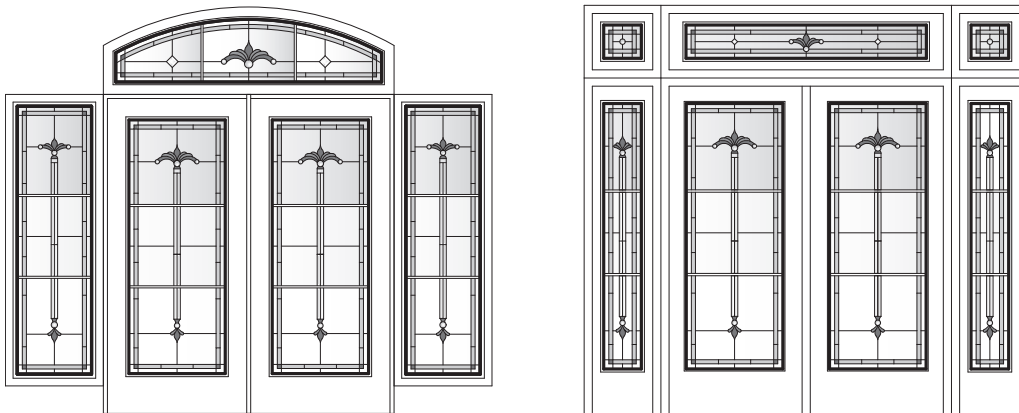

Unit viewed from exterior.

Art Glass Panels - Frenchwood® Doors

Regency Panels

Note:

See [Accessory Guide 0005169](#). See [standard color](#) palettes.

Regency Panel - Frenchwood Doors

Frenchwood® Hinged Patio Door Groupings