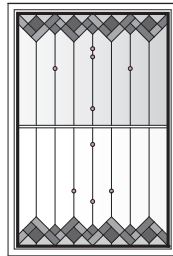

Art Glass Panels - Casement Windows

Taos Panel

P3550*

Taos Panels for Casement Windows

Unit viewed from exterior.