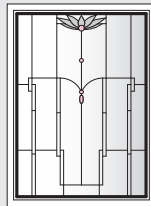

Unit viewed from exterior.

Art Glass Panels - Awning Windows

Lotus Panel

(A330)
AXW31S

(AP530)*
AXW51S*

See warnings for large operating awning units.

A335

A3535