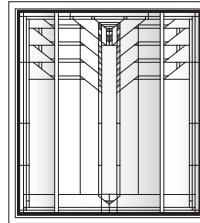

P6035*

P5040*

Eucalyptus Panels for Casement Windows

Unit viewed from exterior.

Art Glass Panels - Casement Windows

Eucalyptus Panel

P3045

P3545