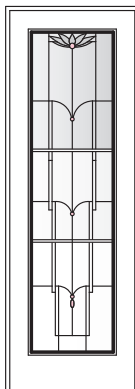

Art Glass Panels - Frenchwood® Doors

Lotus Panel - Frenchwood Gliding Doors / Stationary Sidelights

FWG2980S*

Lotus Panels for Frenchwood® Gliding Stationary Sidelights

Unit viewed from exterior.