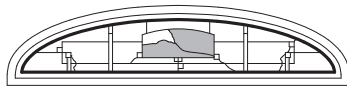

Art Glass Panels - Specialty Windows

Harmonics Panel - Circle Top and Elliptical Windows

ET6

Harmonics Panels for Circle Top & Elliptical Windows

Unit viewed from exterior.