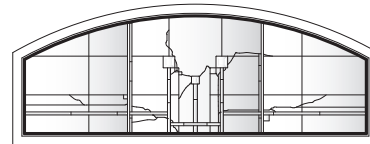

AFFW802*

Affinity Panels for Arch Windows

Unit viewed from exterior.