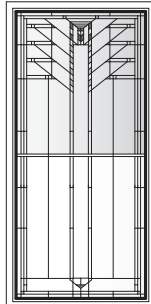

Art Glass Panels - Awning Windows

Eucalyptus Panel

See warnings for large operating awning units.

See warnings for large operating awning units.

AP33*

Eucalyptus Panels for Awning Windows

Unit viewed from exterior.