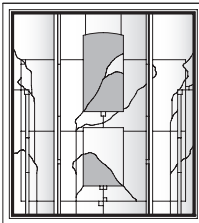

P6035*

P5040*

Harmonics Panels for Casement Windows

Unit viewed from exterior.

Art Glass Panels - Casement Windows

Harmonics Panel

P3045

P3545