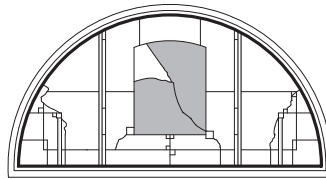

Art Glass Panels - Specialty Windows

Harmonics Panel - Circle Top and Elliptical Windows

CTN28-2*

Harmonics Panels for Circle Top & Elliptical Windows

Unit viewed from exterior.