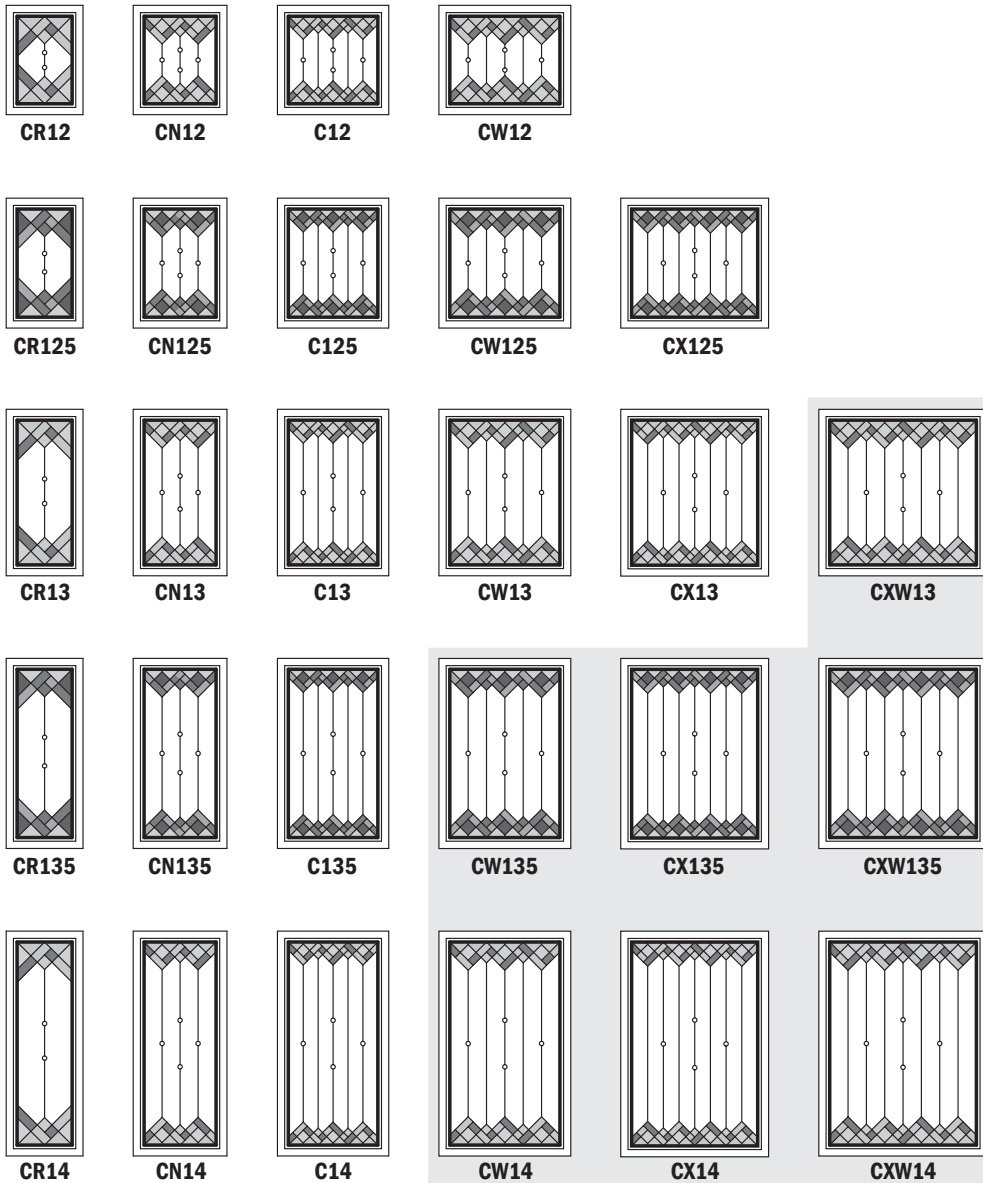

Art Glass Panels - Casement Windows

Taos Panels

Note:

See [Accessory Guide 0005169](#). See [standard color](#) palettes

Taos Panel

See warnings for large operating casement units.

Taos Panels for Casement Windows

Unit viewed from exterior.