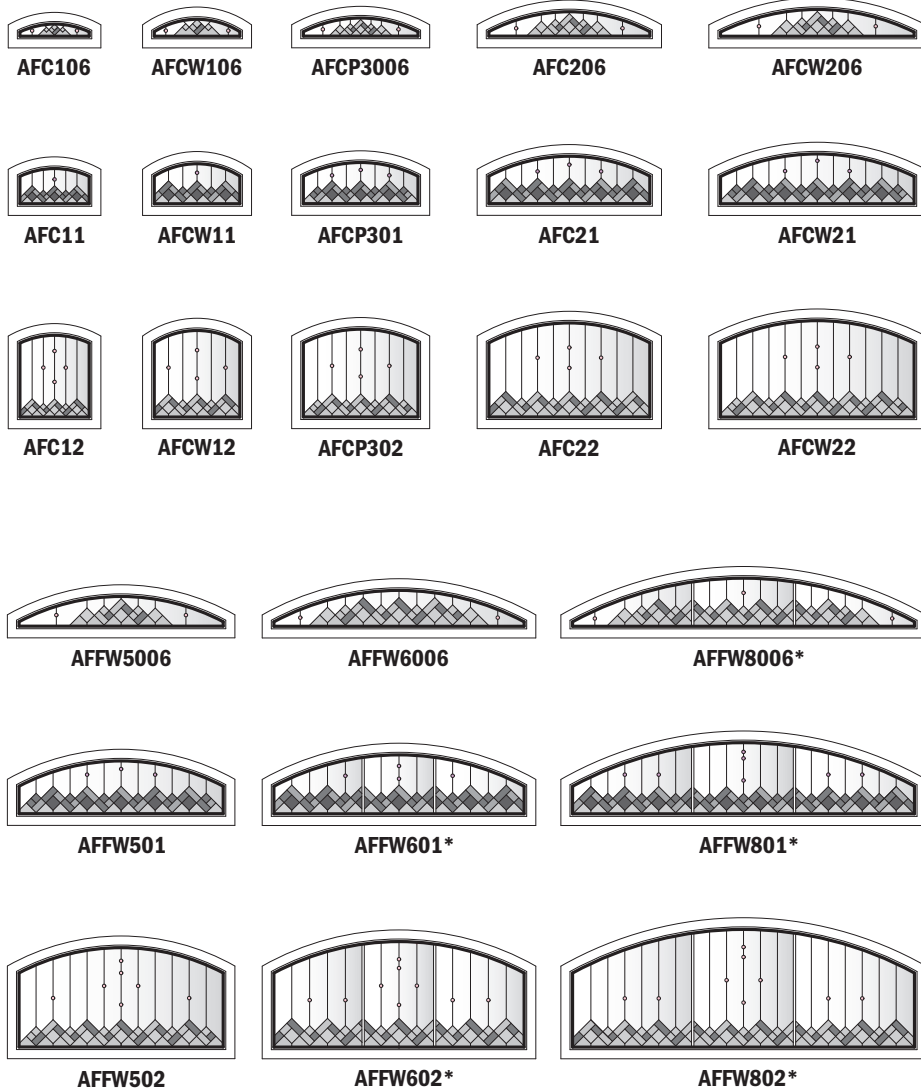

Art Glass Panels - Specialty Windows

Taos Panel - Arch Windows

Taos Panels for Arch Windows

Unit viewed from exterior.