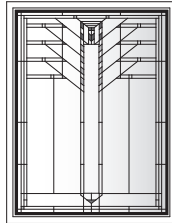

P6035*

P5040*

Eucalyptus Panels for Casement Windows

Unit viewed from exterior.

Art Glass Panels - Casement Windows

Eucalyptus Panel

P3045

P3545