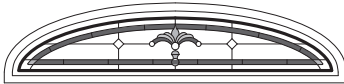

Art Glass Panels - Specialty Windows

Regency Panel - Circle Top and Elliptical Windows

ET6

Regency Panels for Circle Top & Elliptical Windows

Unit viewed from exterior.