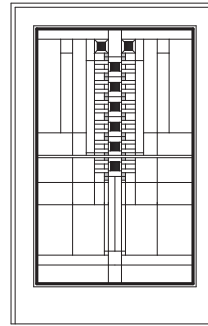

Art Glass Panels - Frenchwood® Doors

Prairie Rhythm Panel - Frenchwood Gliding Doors / Stationary Sidelights

FWG4368S*

Prairie Rhythm Panels for Frenchwood® Gliding Stationary Sidelights

Unit viewed from exterior.