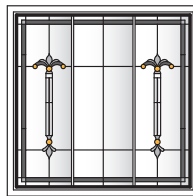

Art Glass Panels - Casement Windows

Regency Panel

CP24*

Regency Panels for Casement Windows

Unit viewed from exterior.