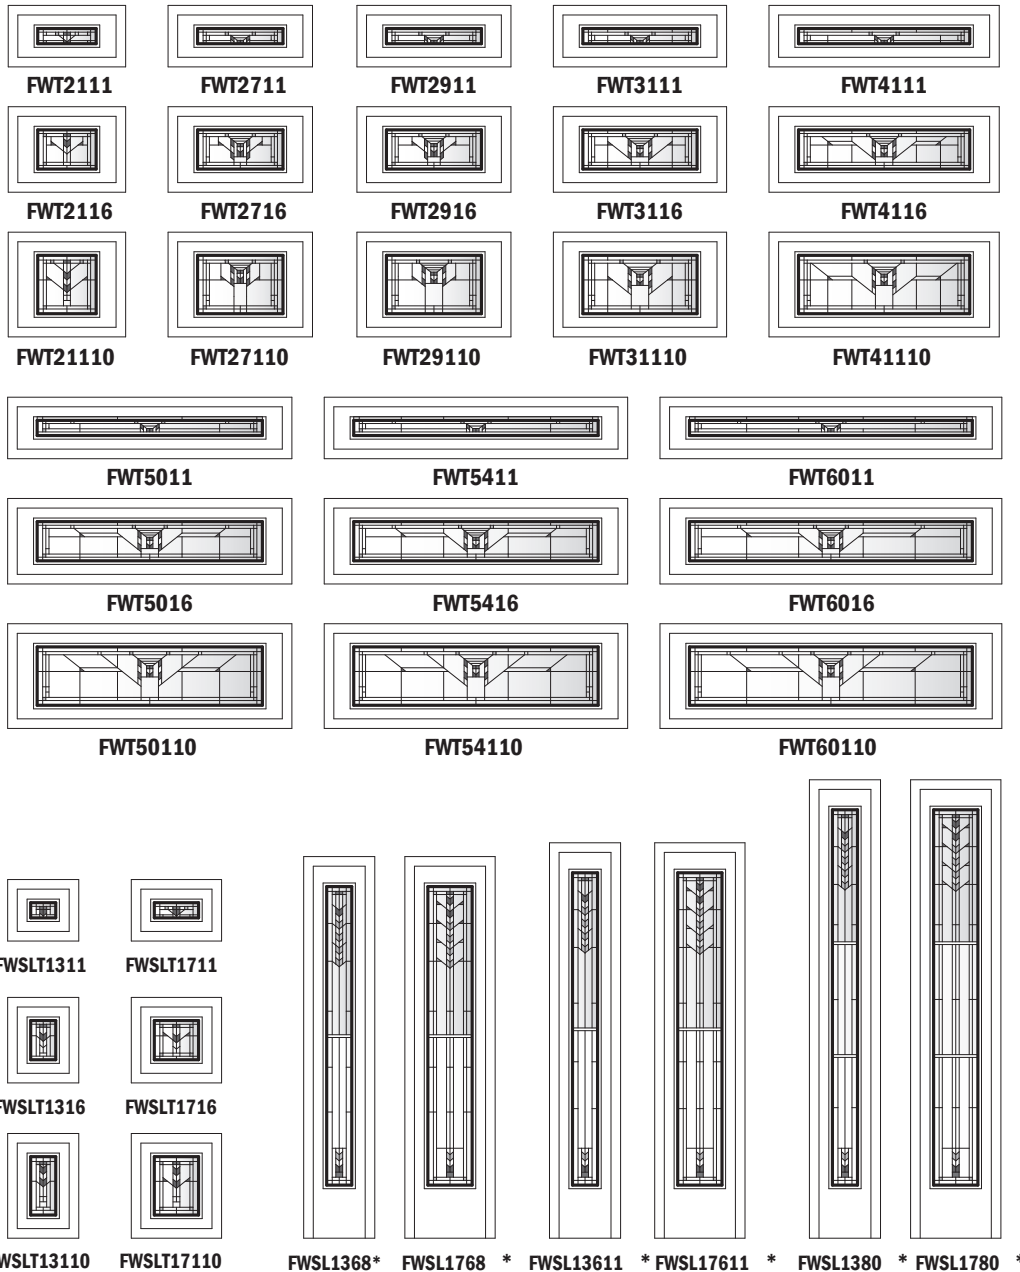

Art Glass Panels - Frenchwood® Doors

Eucalyptus Panel - Frenchwood Doors / Sidelights and Transoms

Eucalyptus Panels for Frenchwood® Doors Sidelights and Transoms

Unit viewed from exterior.