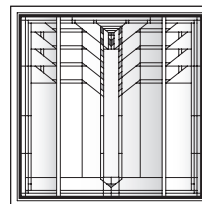

Art Glass Panels - Casement Windows

Eucalyptus Panel

P4040*

Eucalyptus Panels for Casement Windows

Unit viewed from exterior.